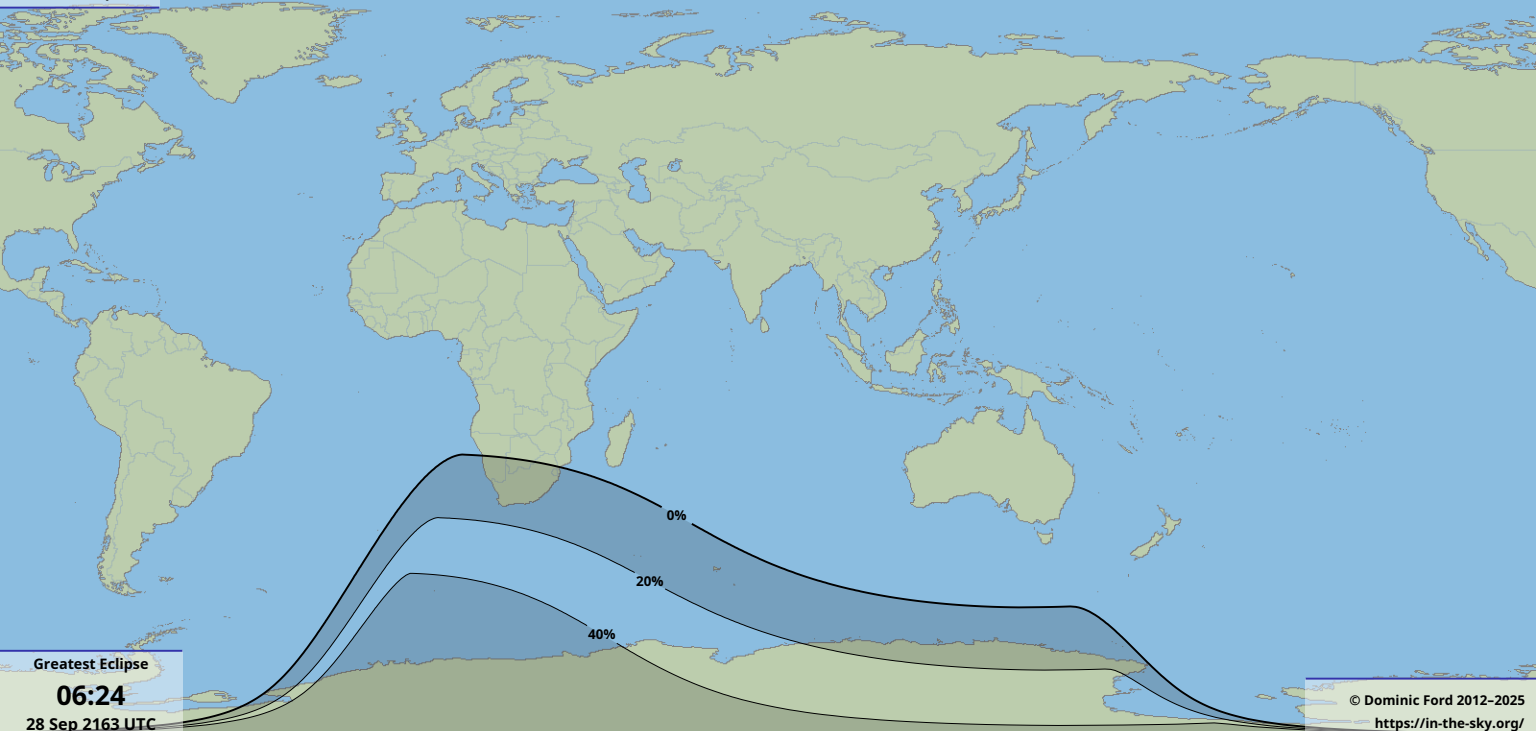

Partial eclipse

Greatest Eclipse

06:24

28 Sep 2163 UTC