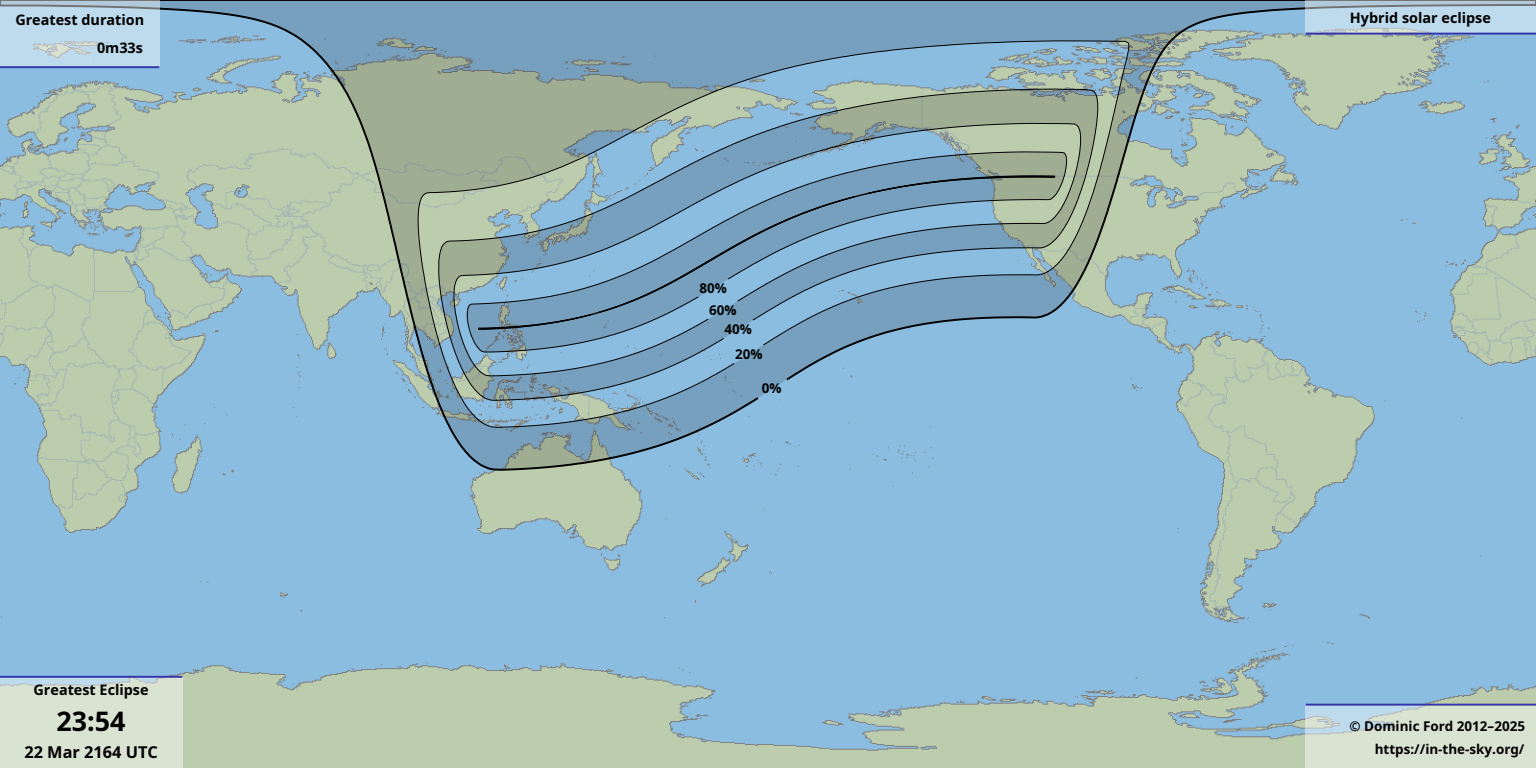

Greatest duration

0m33s

Greatest Eclipse

23:54

22 Mar 2164 UTC