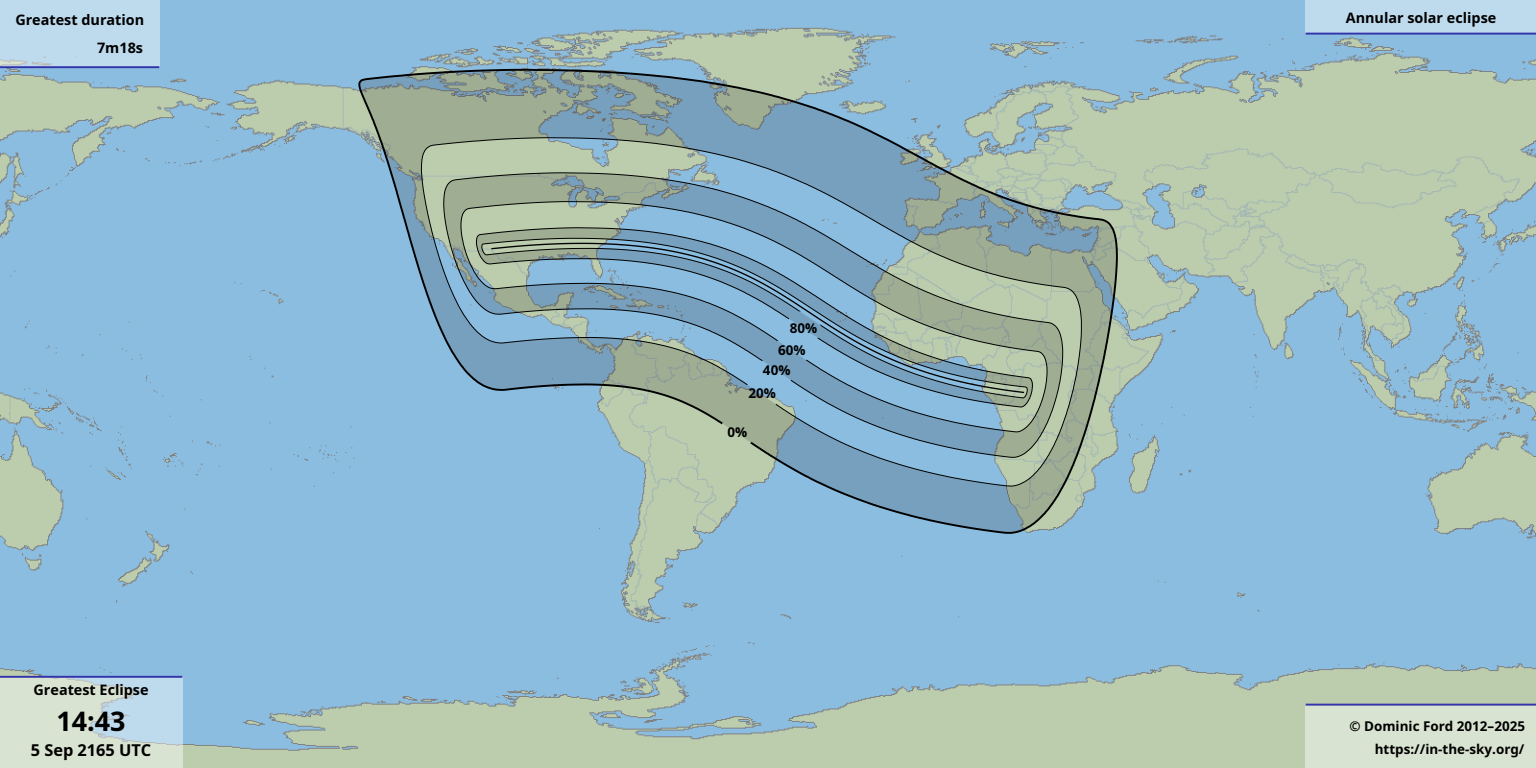

Greatest duration
7m18s

80%
60%
40%
20%
0%

Greatest Eclipse
14:43
5 Sep 2165 UTC