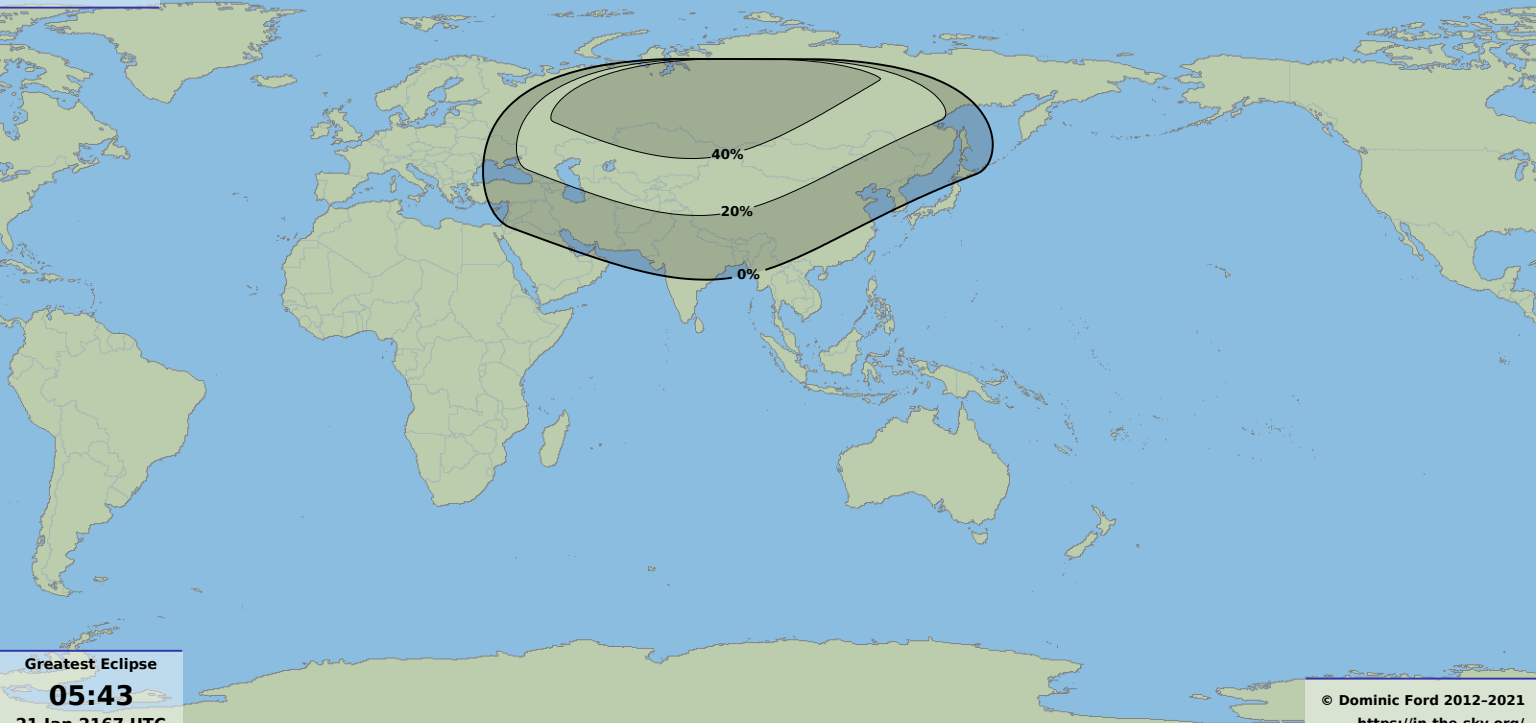

Partial eclipse

Greatest Eclipse

05:43

21 Jan 2167 UTC