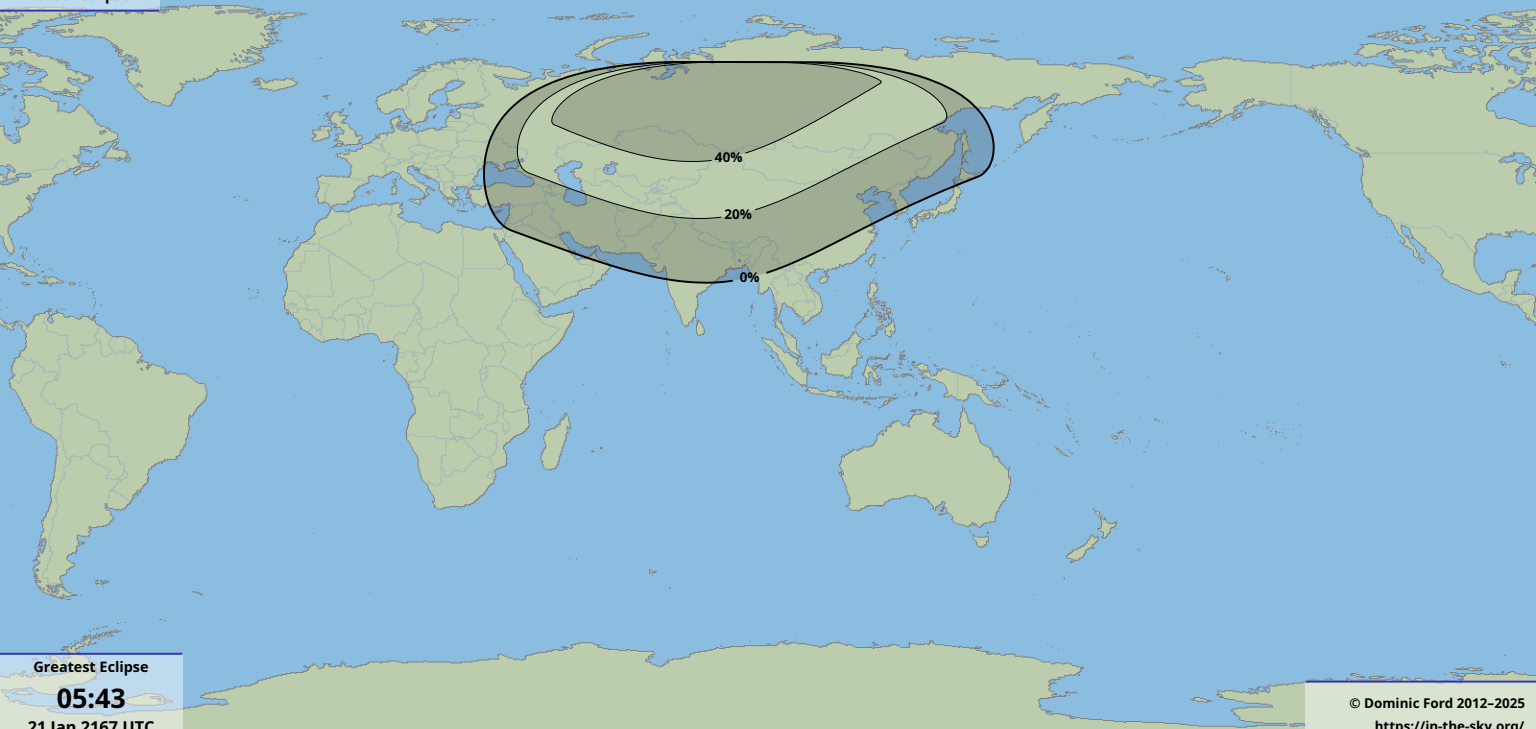

Partial eclipse

Greatest Eclipse

05:43

21 Jan 2167 UTC

© Dominic Ford 2012–2025

<https://in-the-sky.org/>