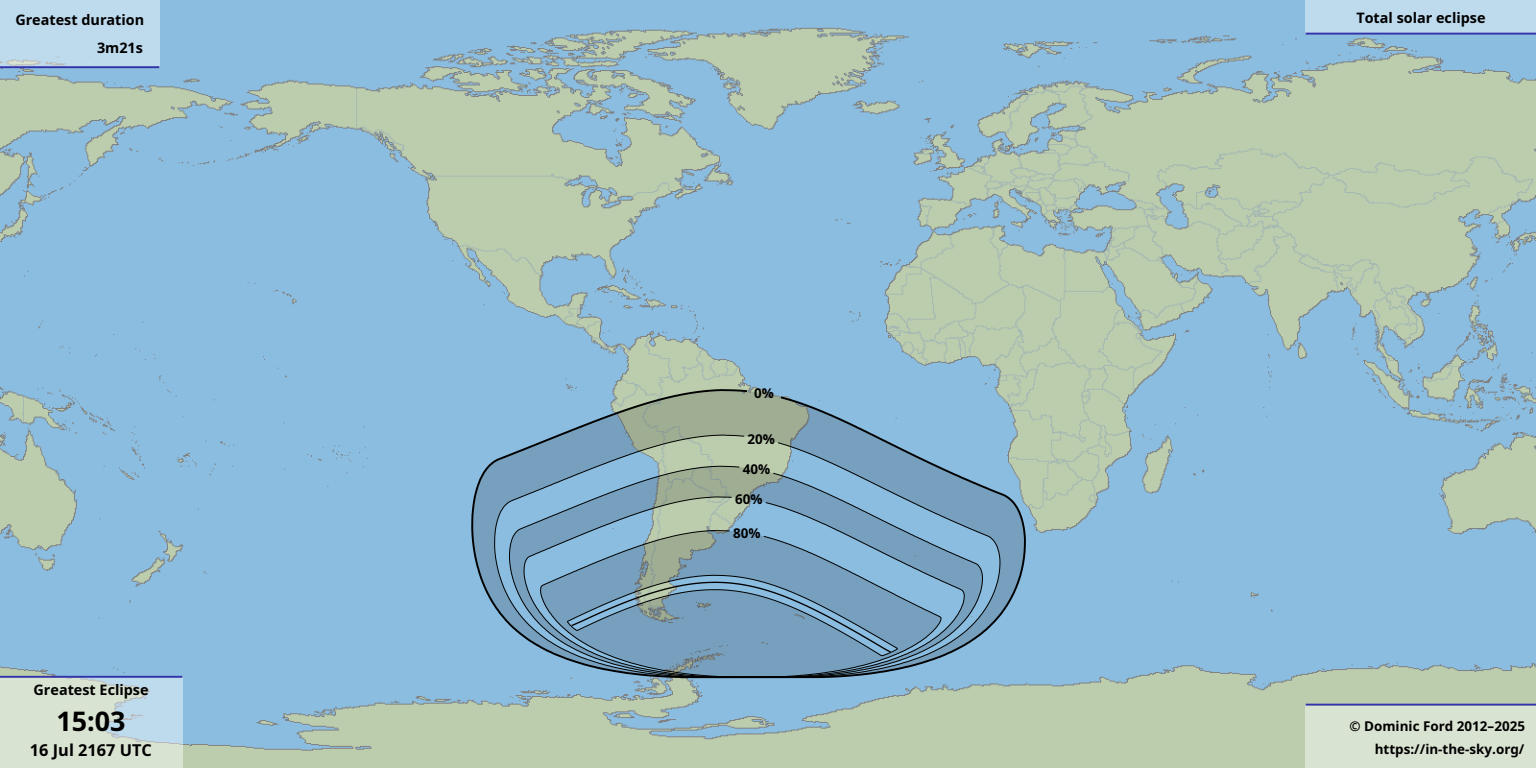

Greatest duration

3m21s

Greatest Eclipse

15:03

16 Jul 2167 UTC