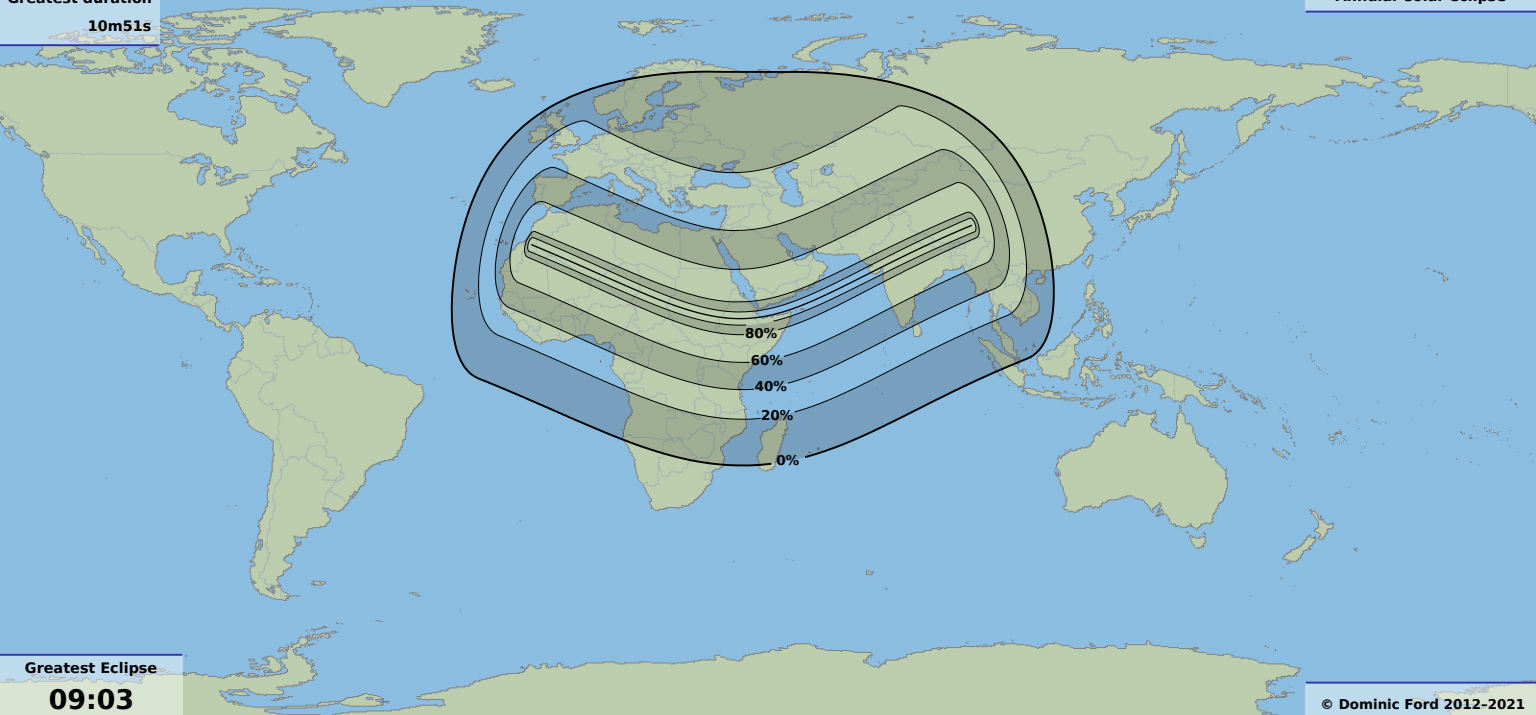

Greatest duration

10m51s

Annular solar eclipse

Greatest Eclipse

09:03

10 Jan 2168 UTC

© Dominic Ford 2012-2021

<https://in-the-sky.org/>