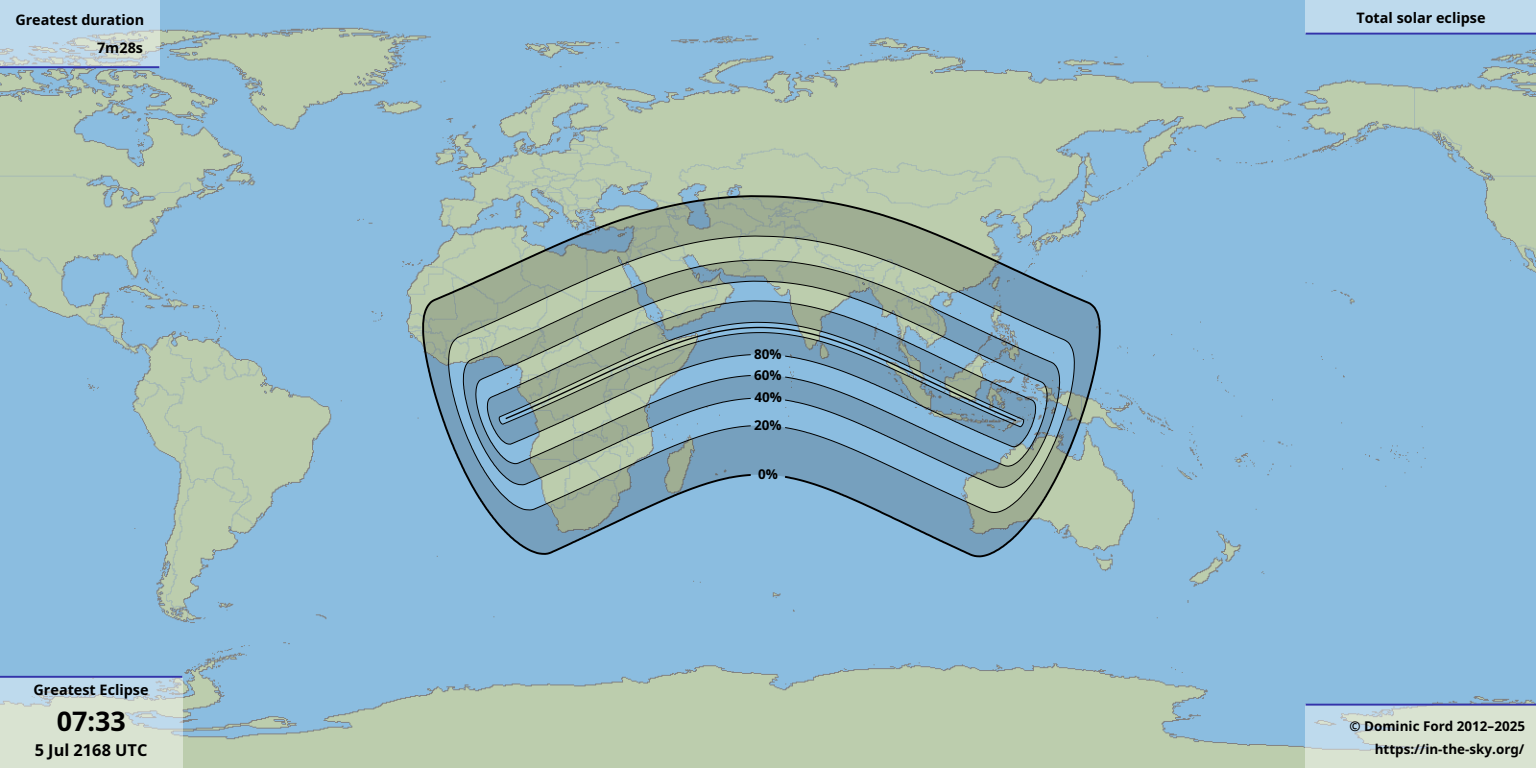

Greatest duration

7m28s

Greatest Eclipse

07:33

5 Jul 2168 UTC