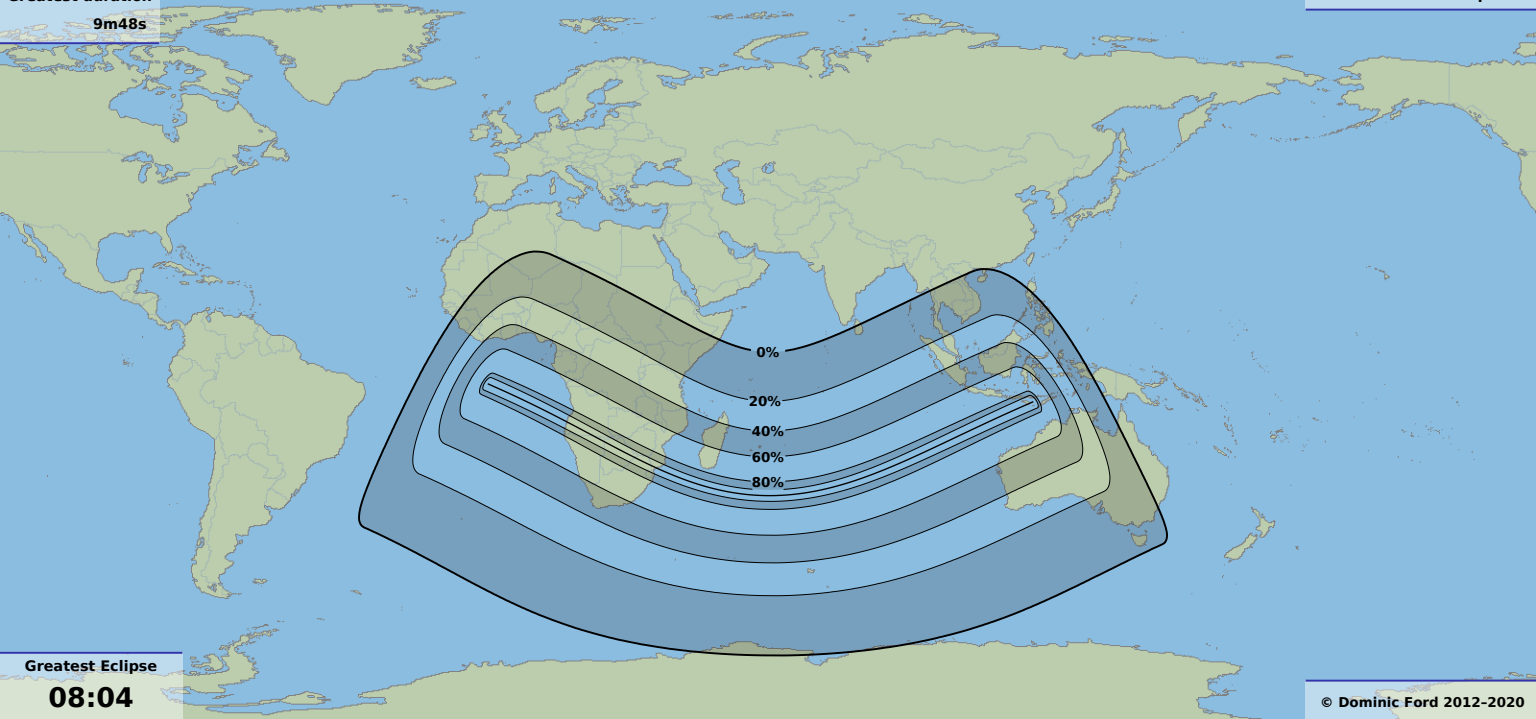

Greatest duration

9m48s

Annular solar eclipse

Greatest Eclipse

08:04

29 Dec 2168 UTC

© Dominic Ford 2012-2020

<https://in-the-sky.org/>