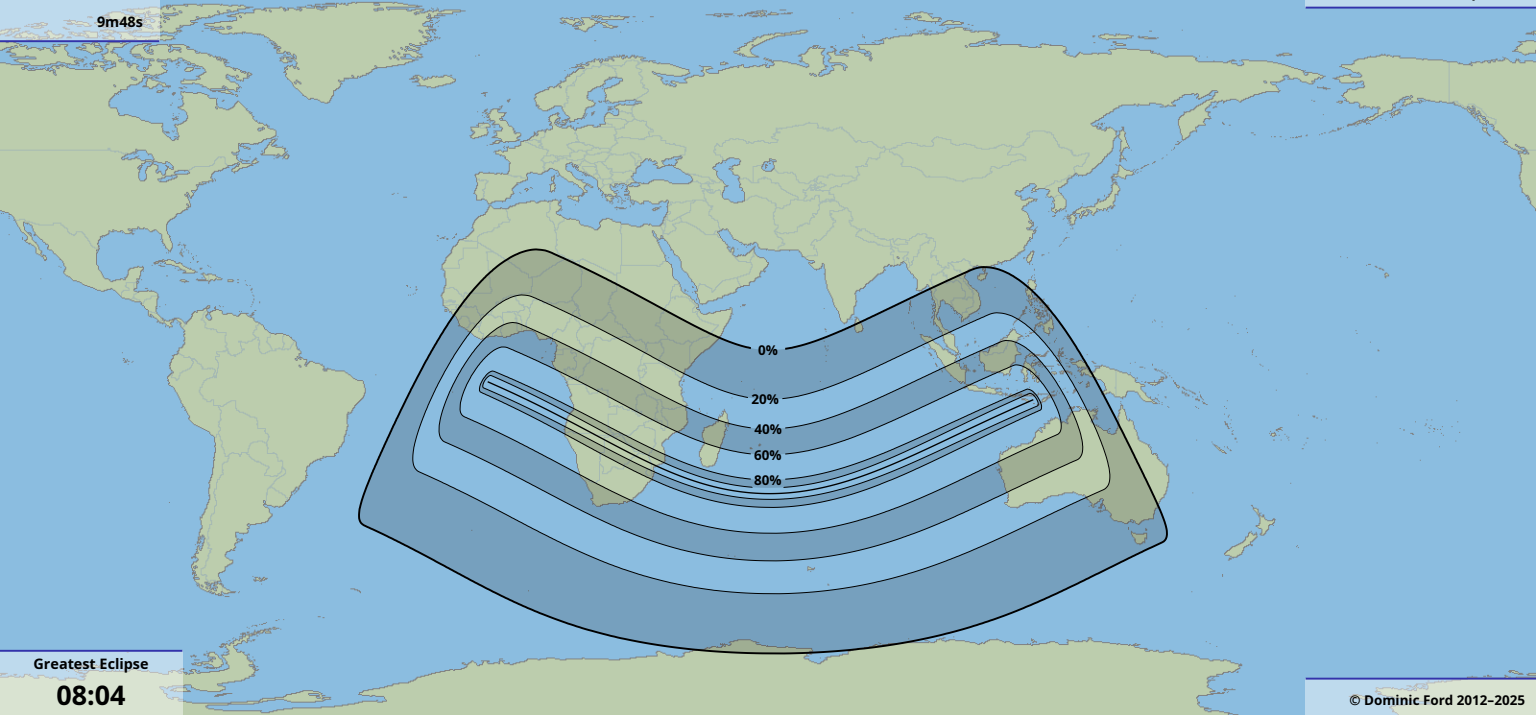

Greatest duration

9m48s

Greatest Eclipse

08:04

29 Dec 2168 UTC