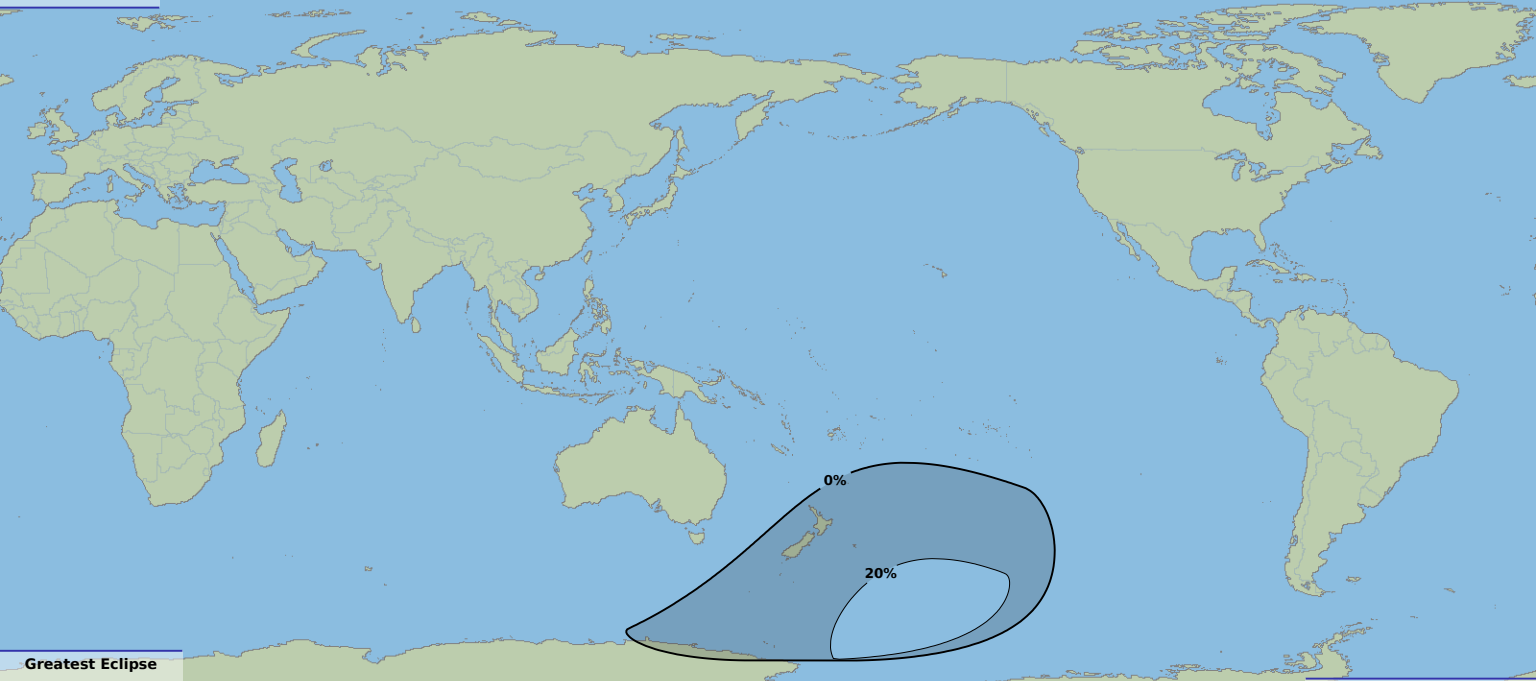

**Partial eclipse**

**Greatest Eclipse**

**01:03**

**16 May 2170 UTC**