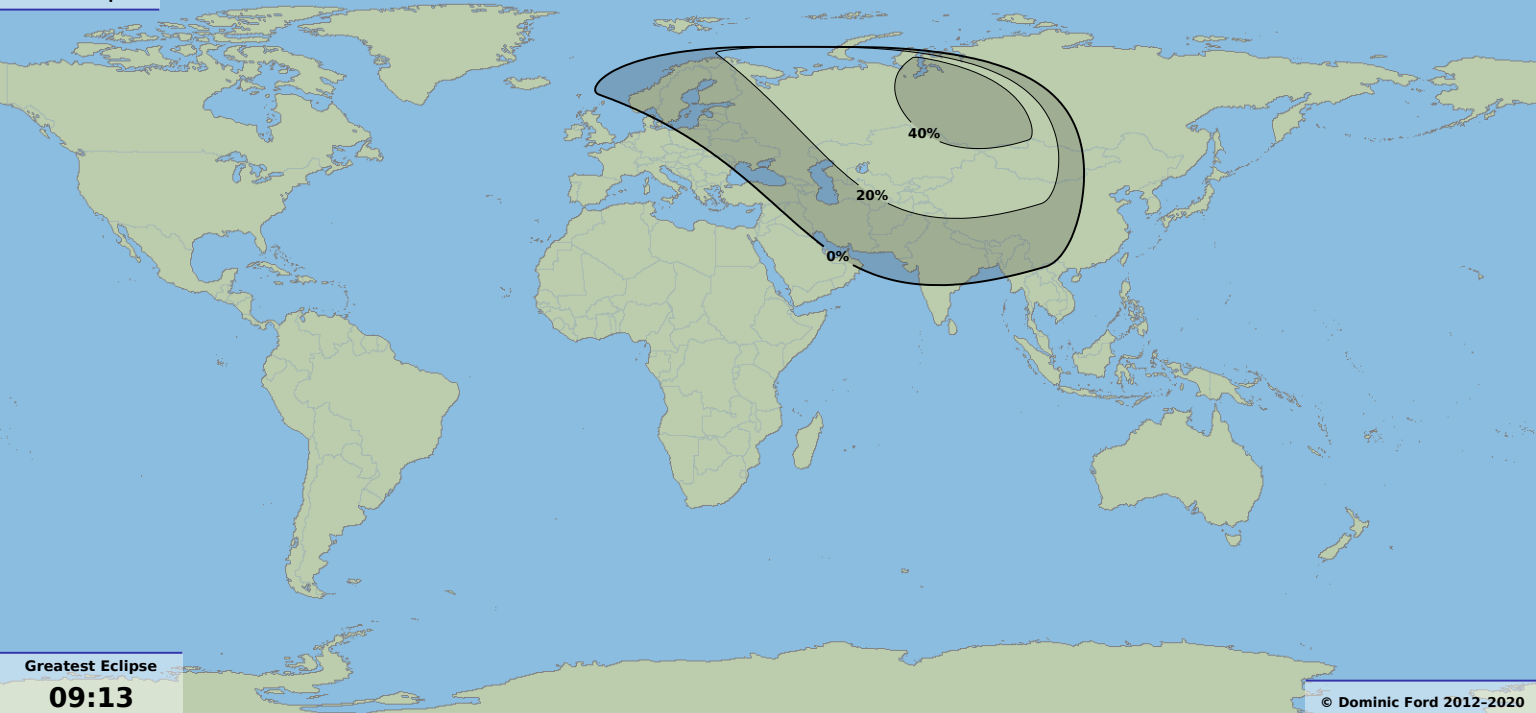

Partial eclipse

Greatest Eclipse

09:13

8 Nov 2170 UTC

© Dominic Ford 2012-2020

<https://in-the-sky.org/>