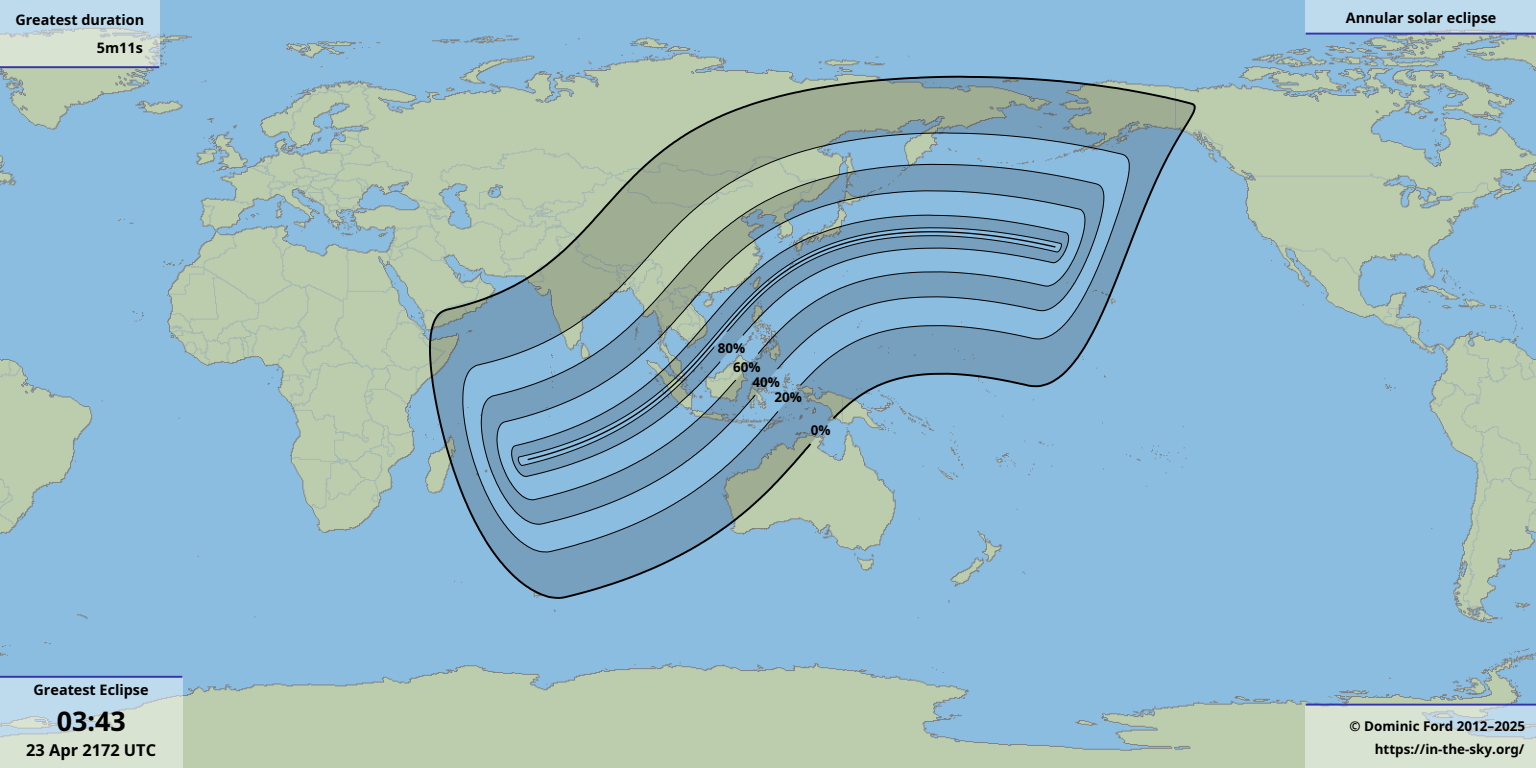

Greatest duration

5m11s

80%
60%
40%
20%
0%

Greatest Eclipse

03:43

23 Apr 2172 UTC