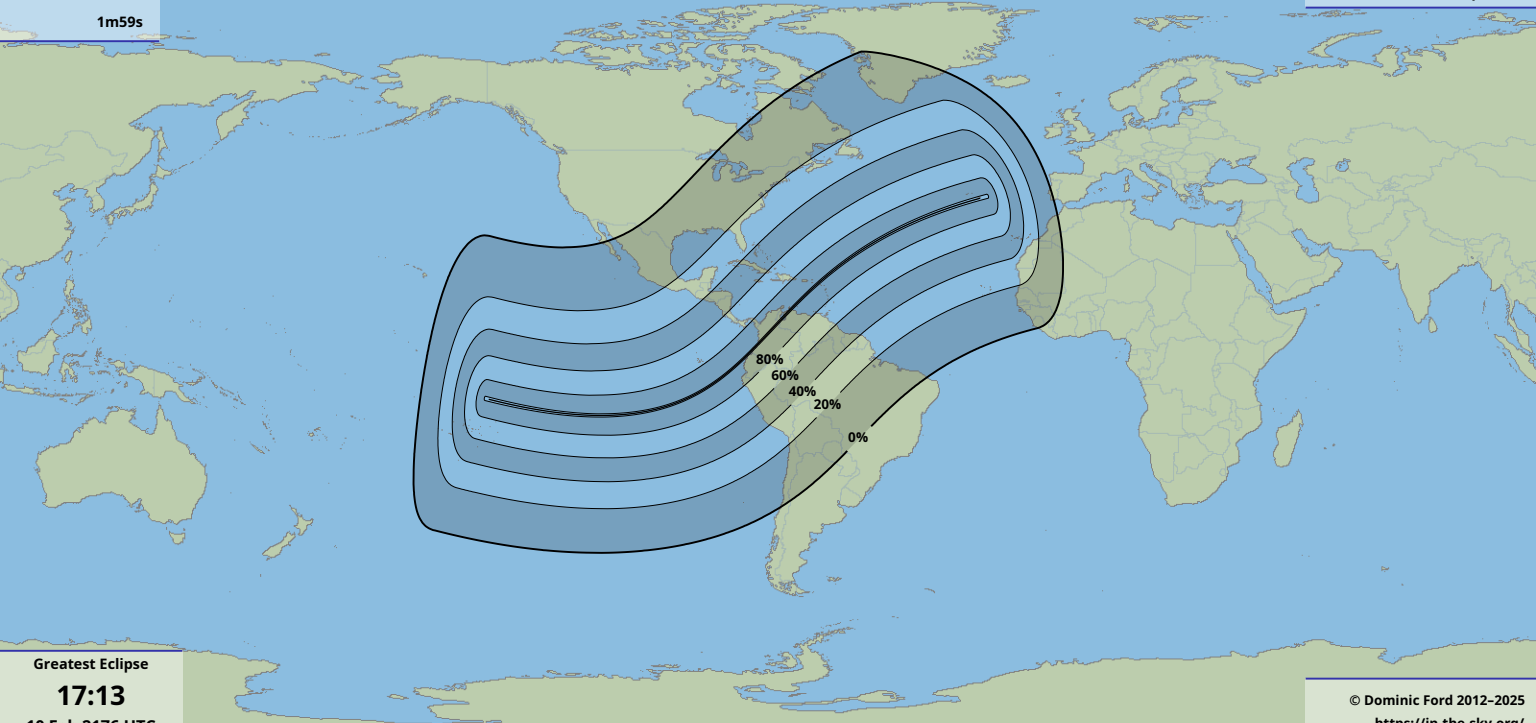

Greatest duration
1m59s

Greatest Eclipse
17:13
10 Feb 2176 UTC