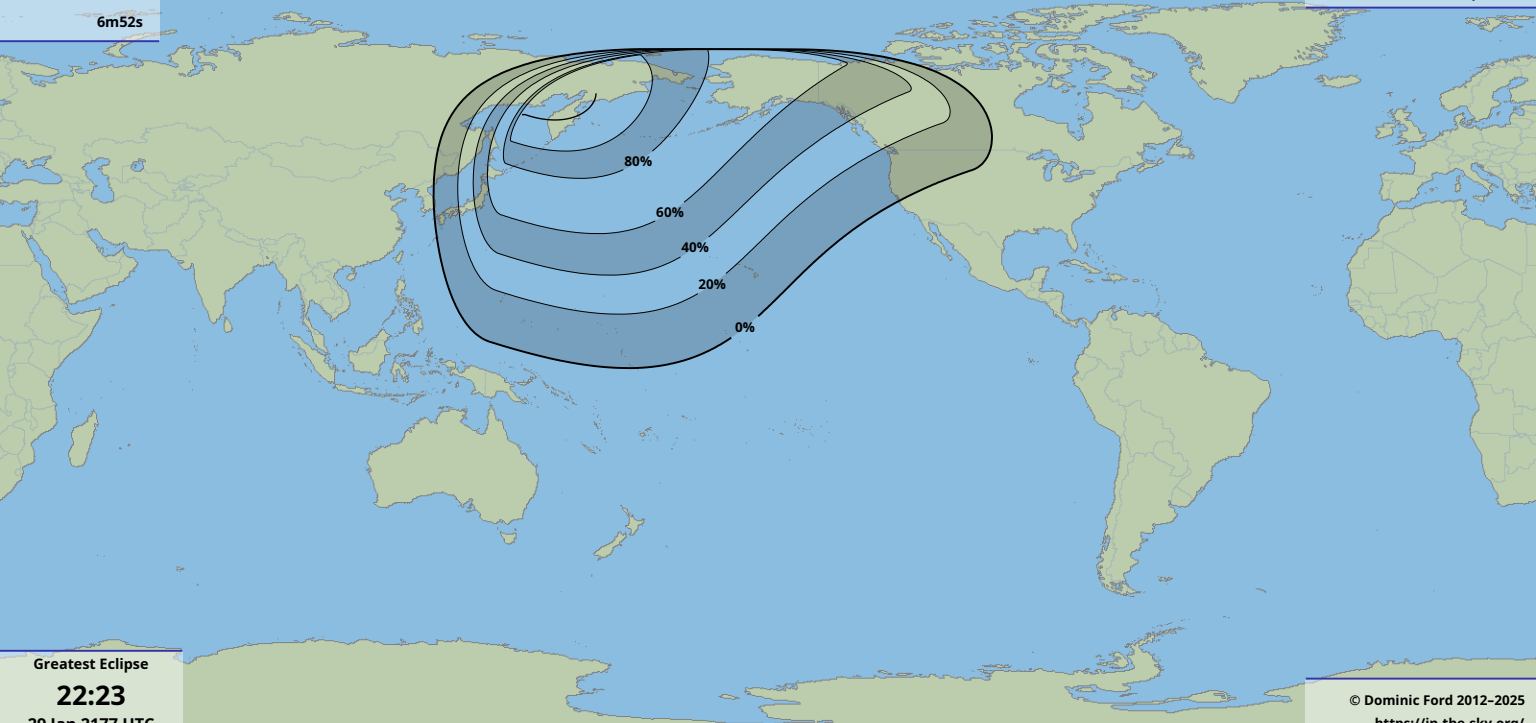

Greatest duration
6m52s

Greatest Eclipse
22:23
29 Jan 2177 UTC