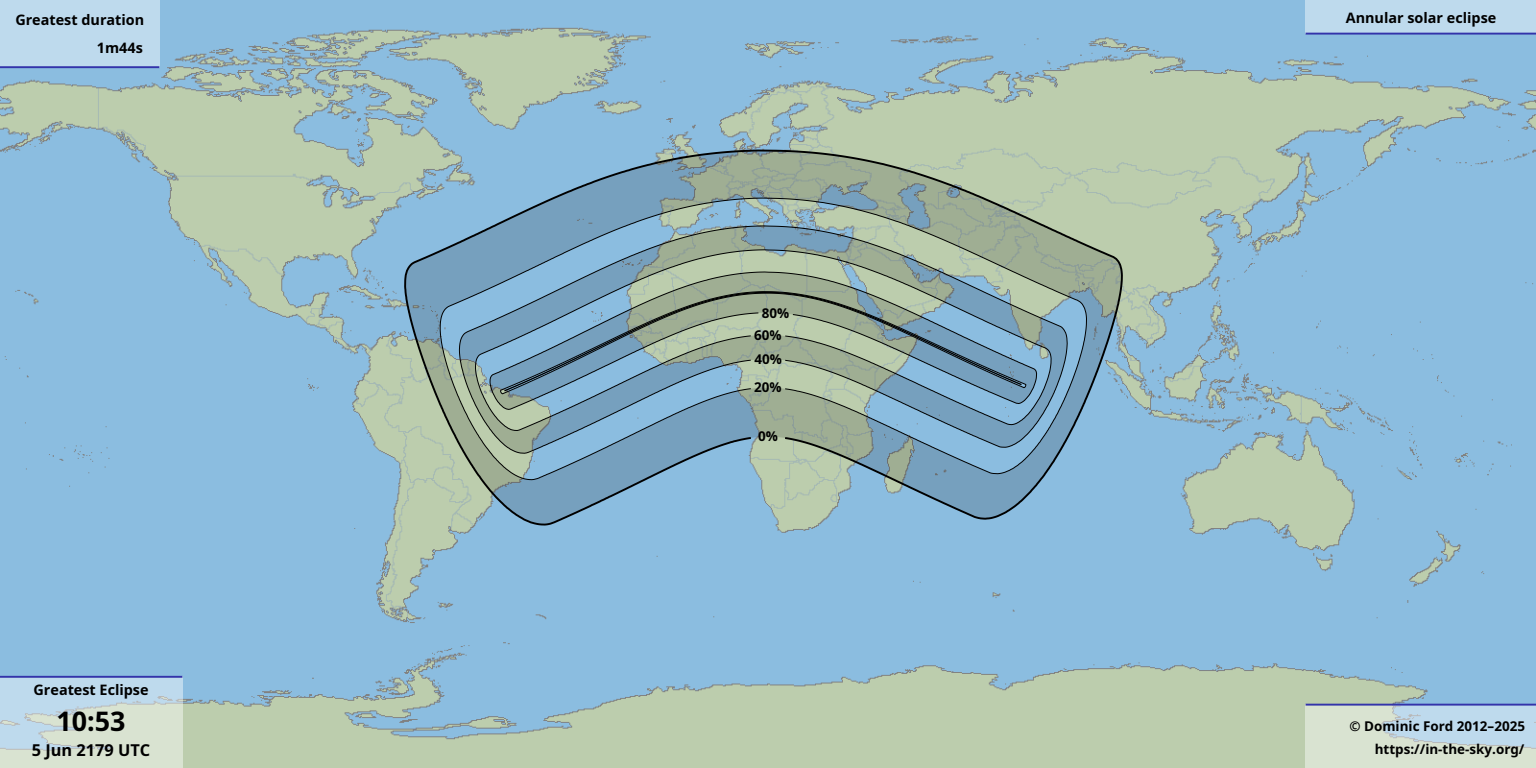

Greatest duration
1m44s

Greatest Eclipse
10:53
5 Jun 2179 UTC