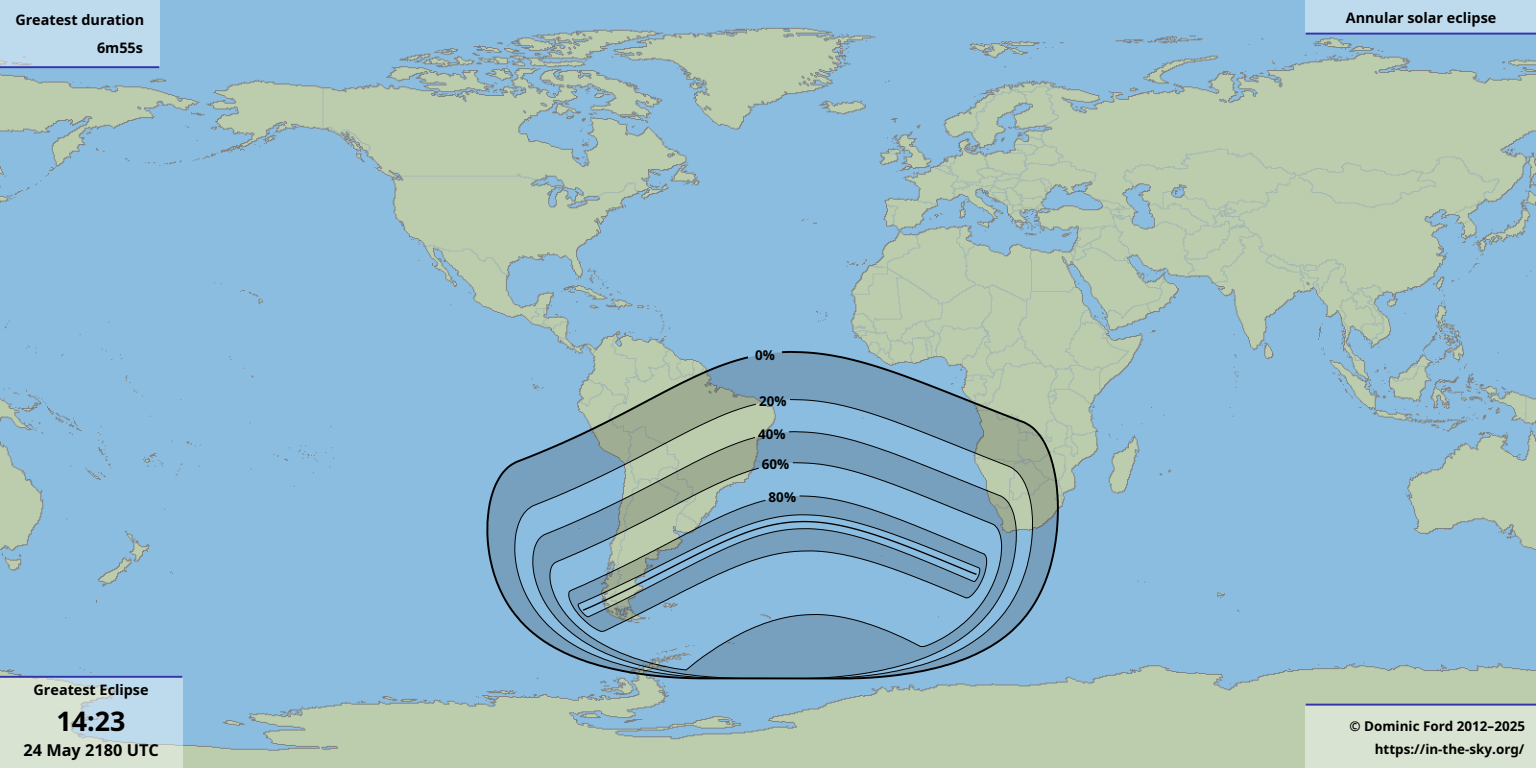

Greatest duration
6m55s

Greatest Eclipse
14:23
24 May 2180 UTC