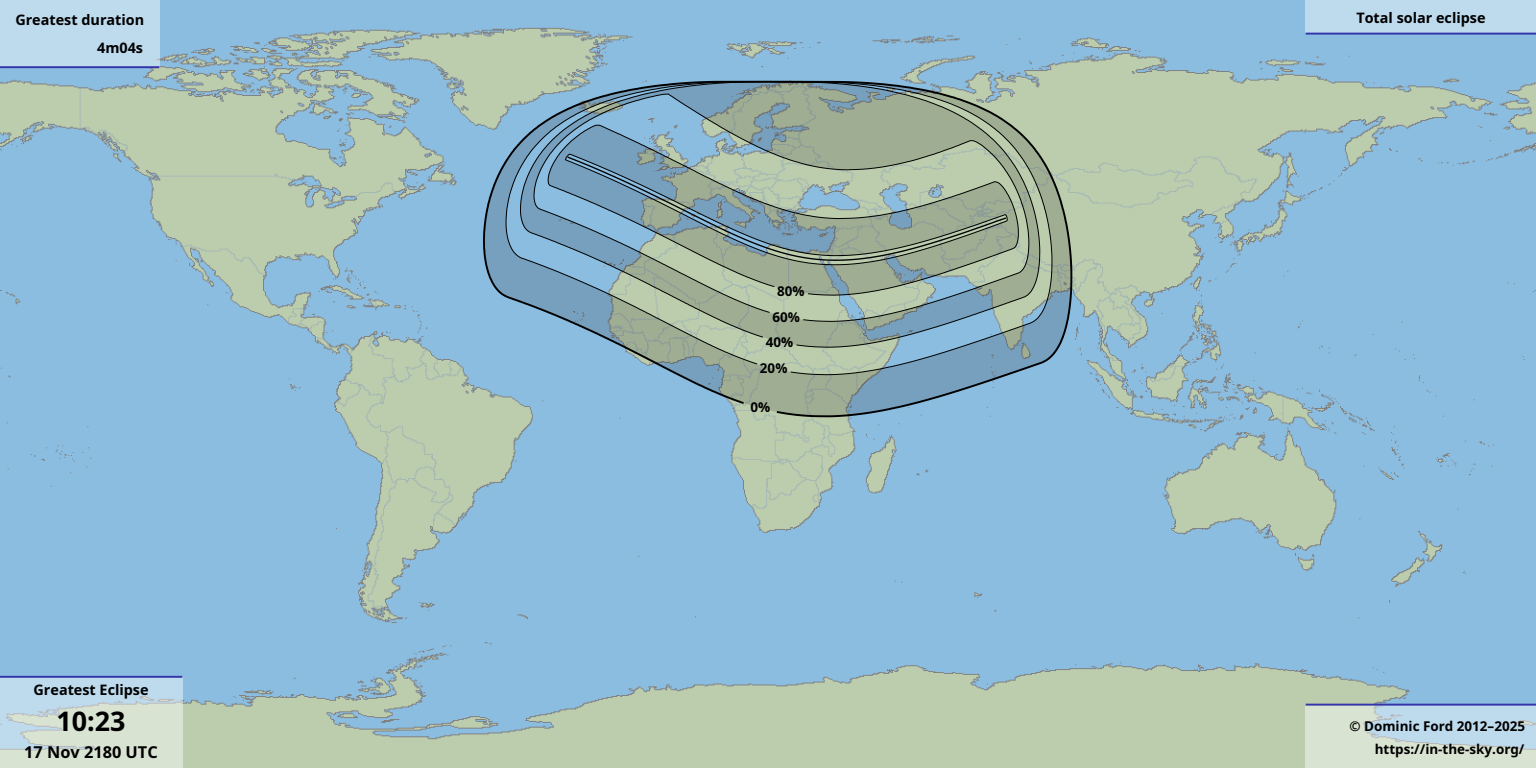

Greatest duration
4m04s

Greatest Eclipse

10:23

17 Nov 2180 UTC