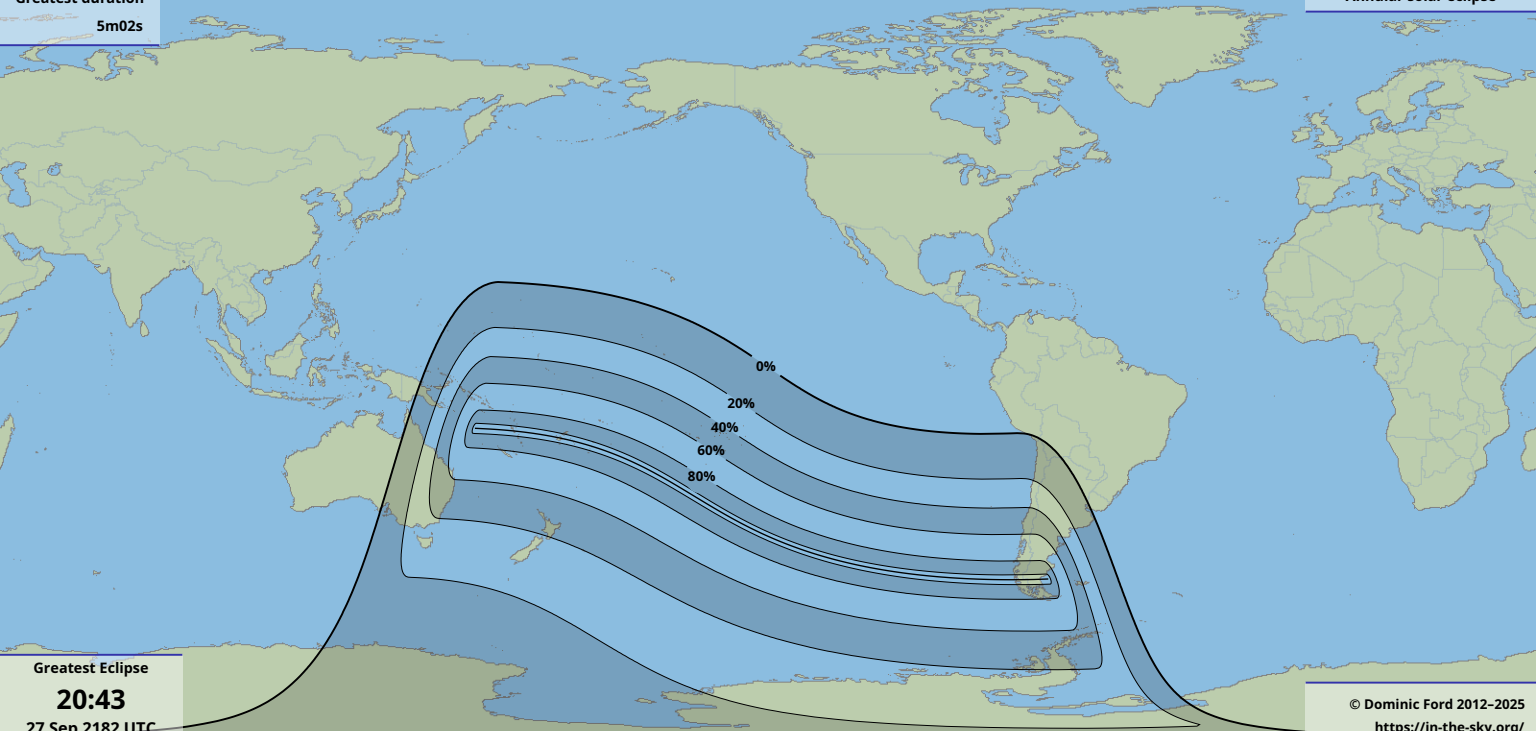

Greatest duration
5m02s

Greatest Eclipse
20:43
27 Sep 2182 UTC