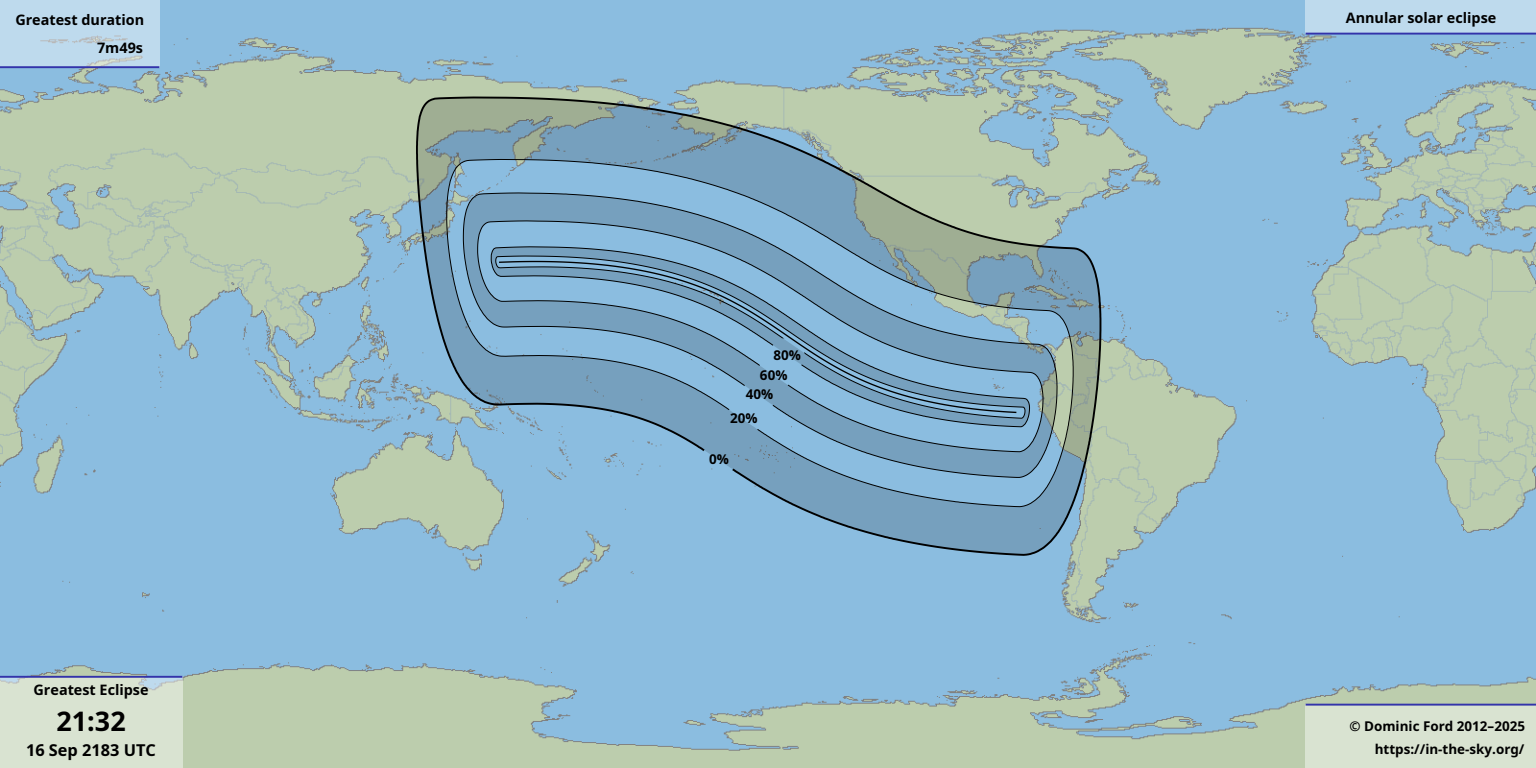

Greatest duration
7m49s

80%
60%
40%
20%
0%

Greatest Eclipse
21:32
16 Sep 2183 UTC