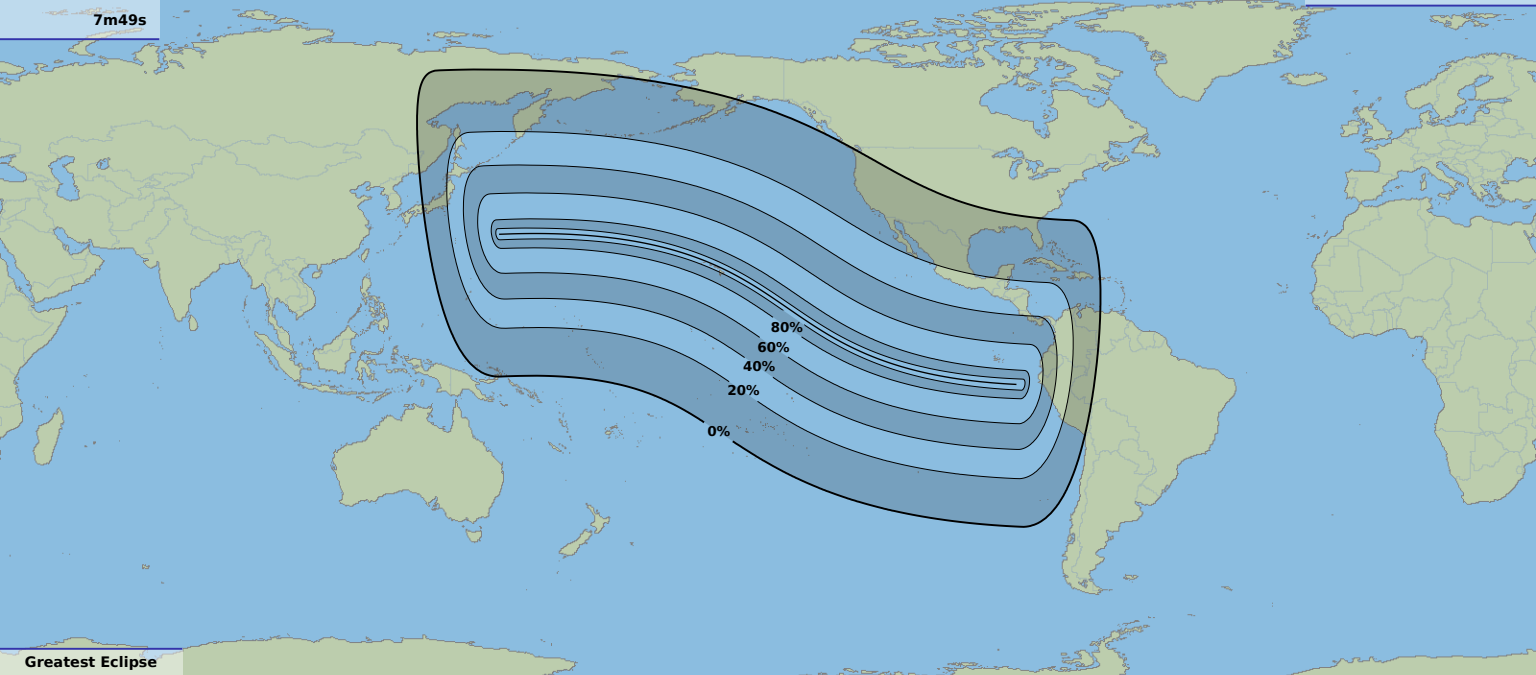

Greatest duration

7m49s

Annular solar eclipse

80%  
60%  
40%  
20%  
0%

Greatest Eclipse

21:32

16 Sep 2183 UTC

© Dominic Ford 2012-2020