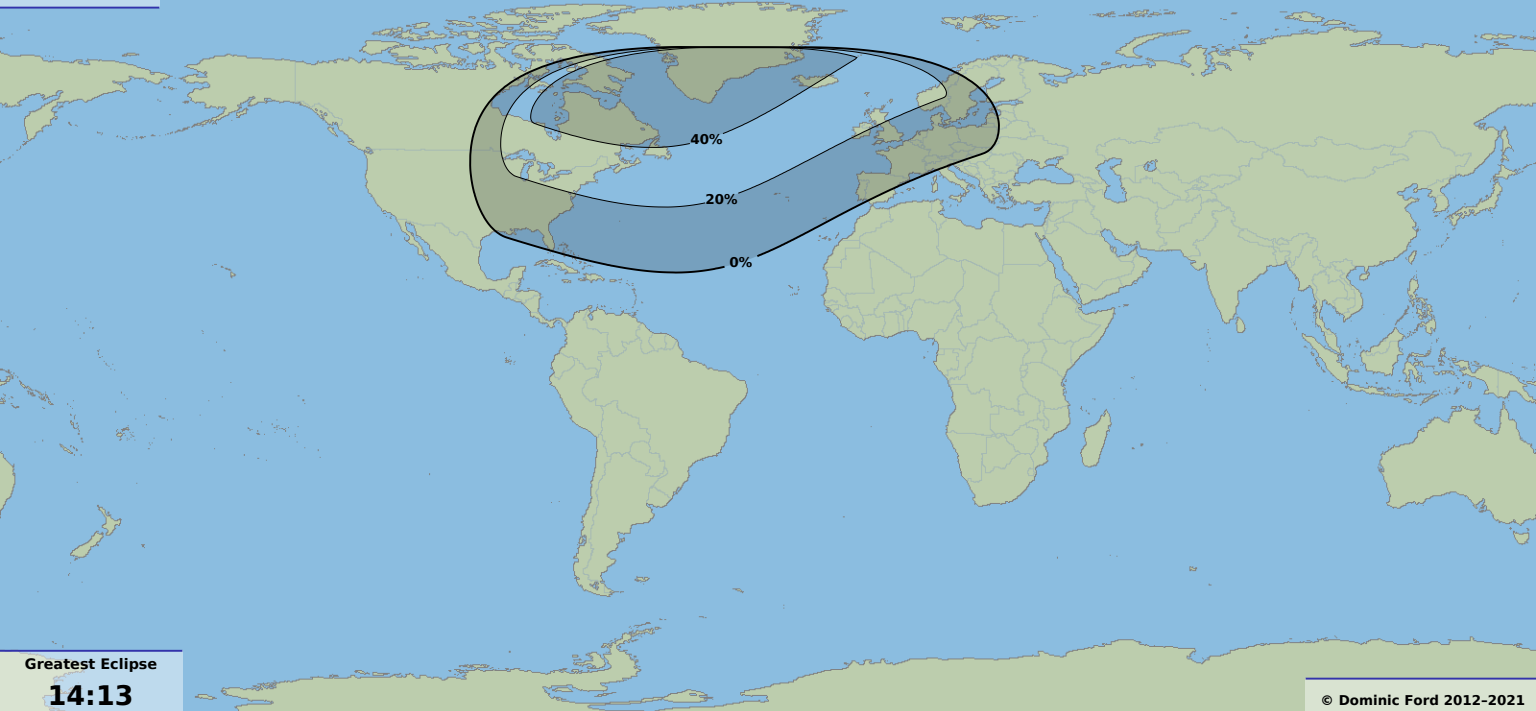

Partial eclipse

Greatest Eclipse

14:13
31 Jan 2185 UTC