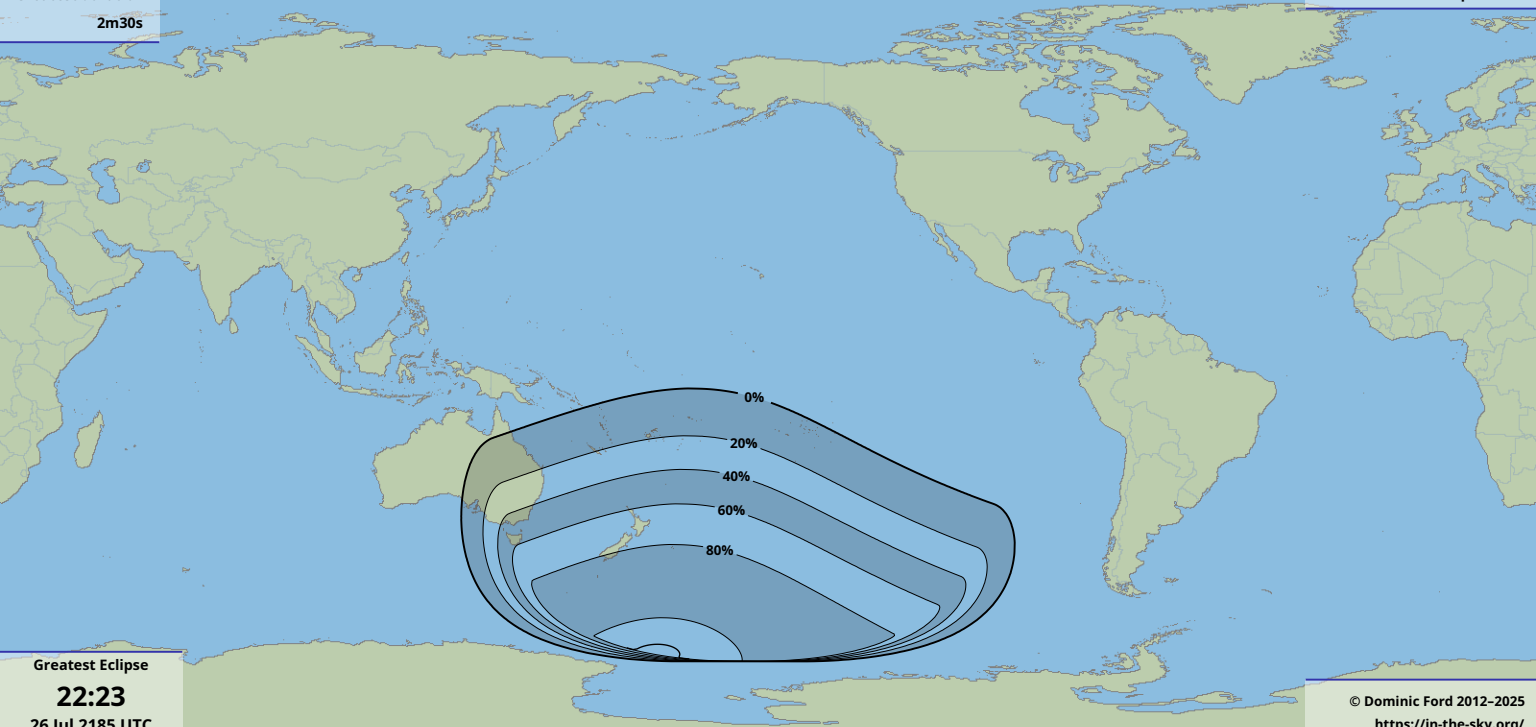

Greatest duration

2m30s

Greatest Eclipse

22:23

26 Jul 2185 UTC