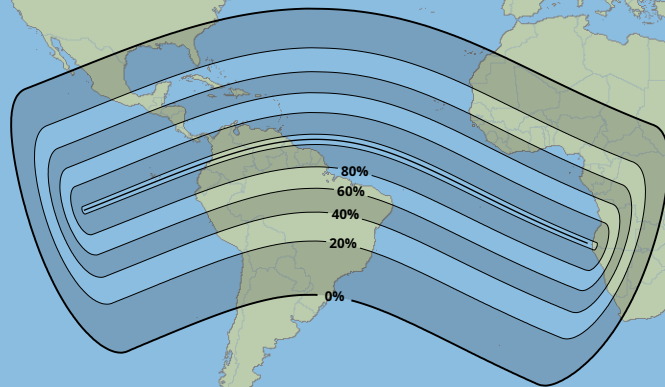

Greatest duration
7m31s

Greatest Eclipse

15:03

16 Jul 2186 UTC