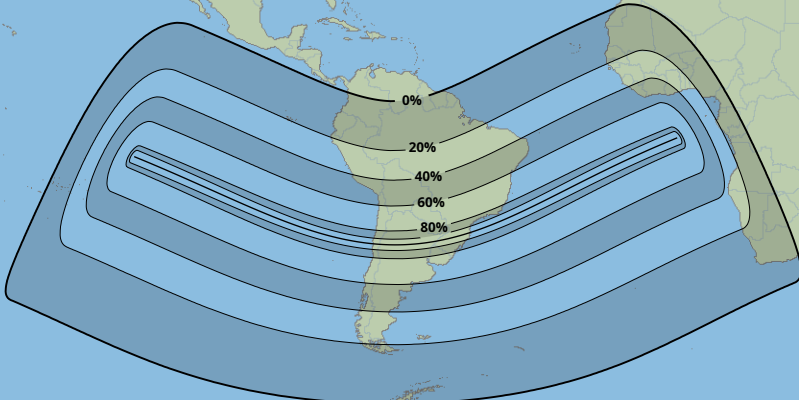

Greatest duration
9m47s

Greatest Eclipse
16:13
9 Jan 2187 UTC