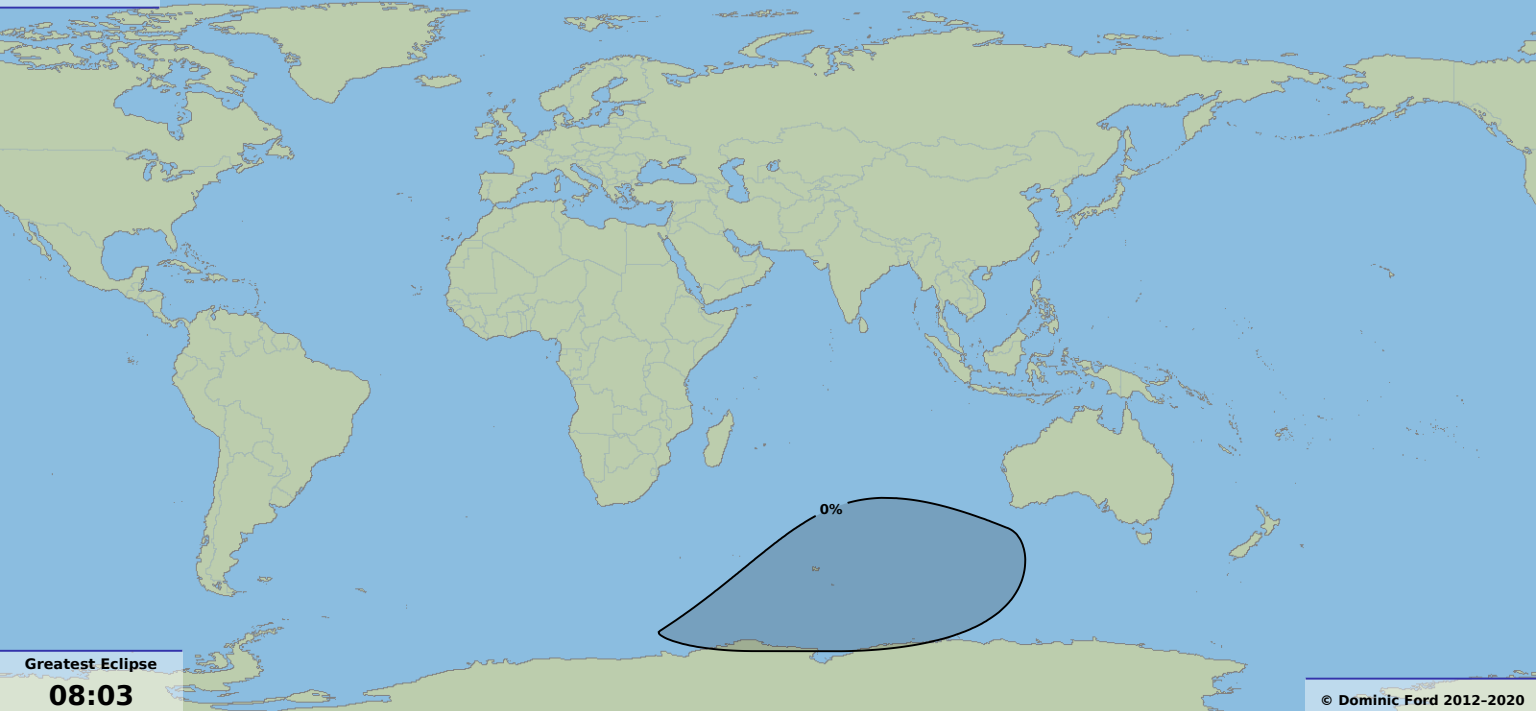

**Partial eclipse**

**Greatest Eclipse**

**08:03**

**26 May 2188 UTC**

© Dominic Ford 2012-2020

<https://in-the-sky.org/>