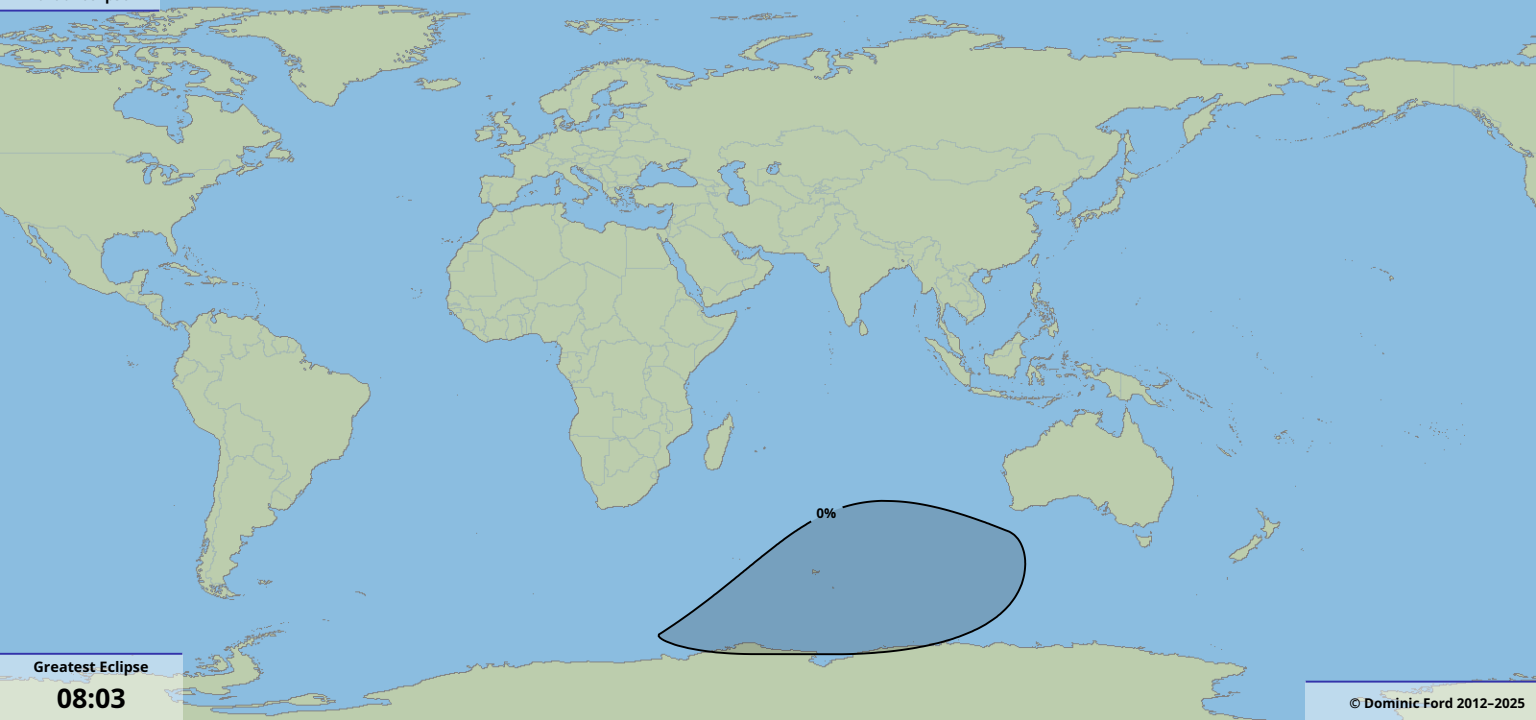

Partial eclipse

Greatest Eclipse

**08:03**

26 May 2188 UTC

© Dominic Ford 2012–2025

<https://in-the-sky.org/>