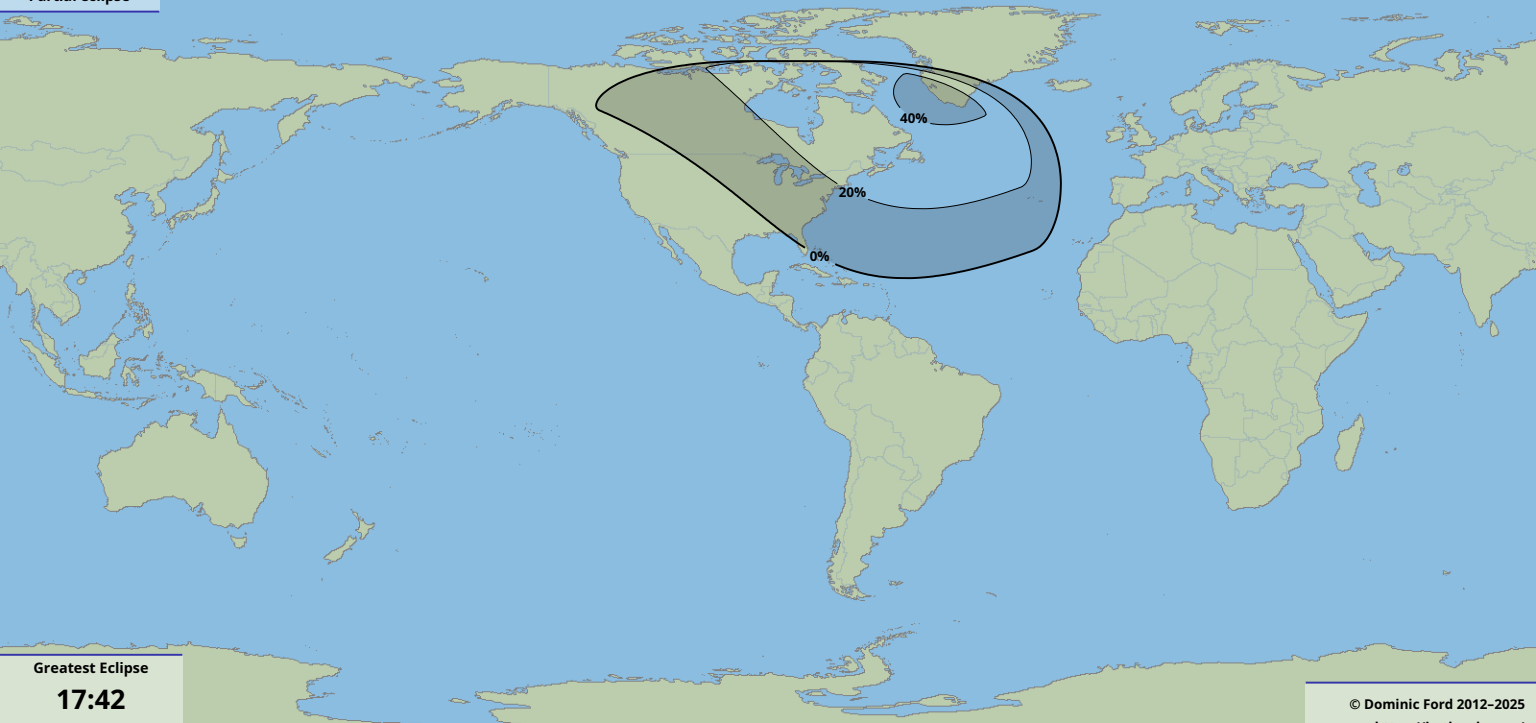

Partial eclipse

Greatest Eclipse

17:42

18 Nov 2188 UTC