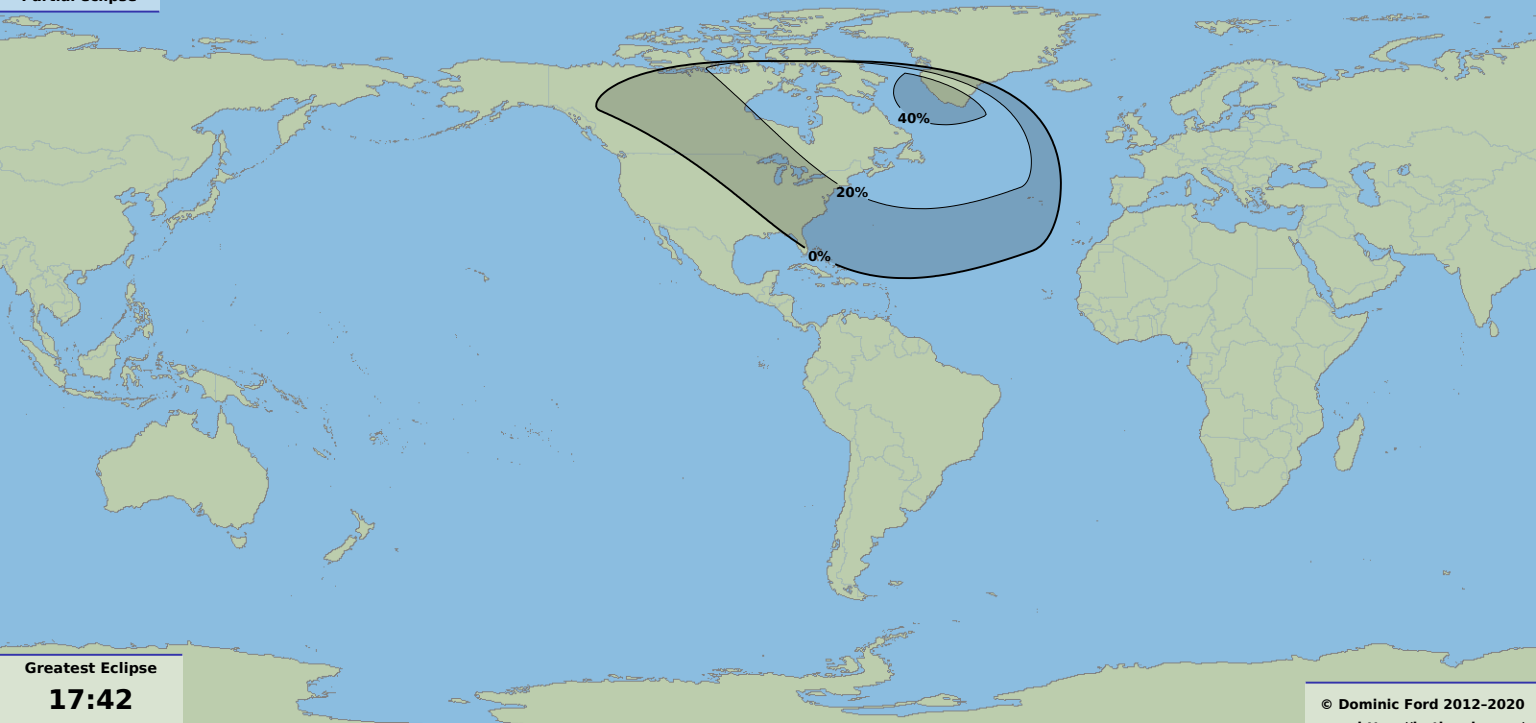

Partial eclipse

Greatest Eclipse
17:42
18 Nov 2188 UTC