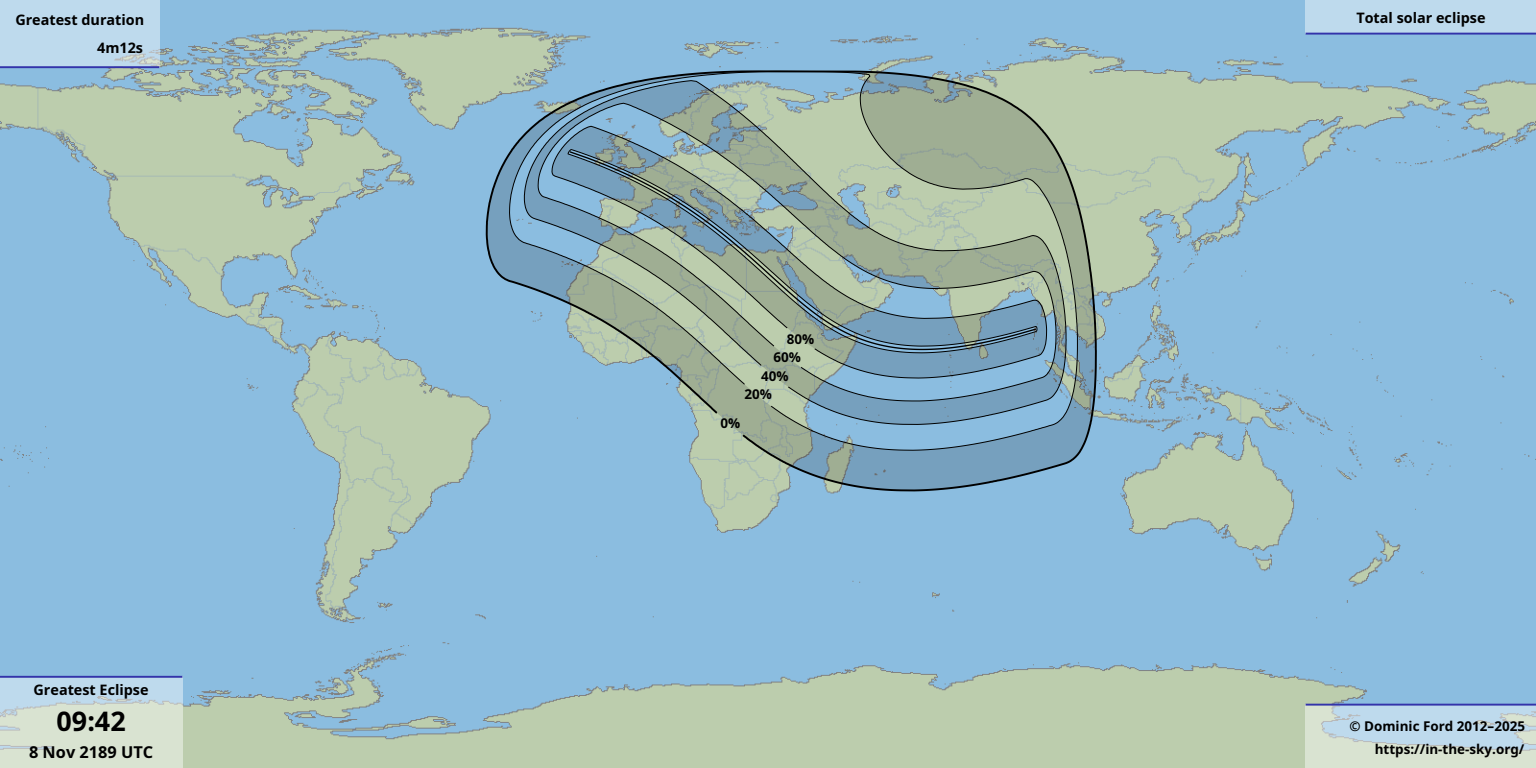

Greatest duration

4m12s

Greatest Eclipse

09:42

8 Nov 2189 UTC