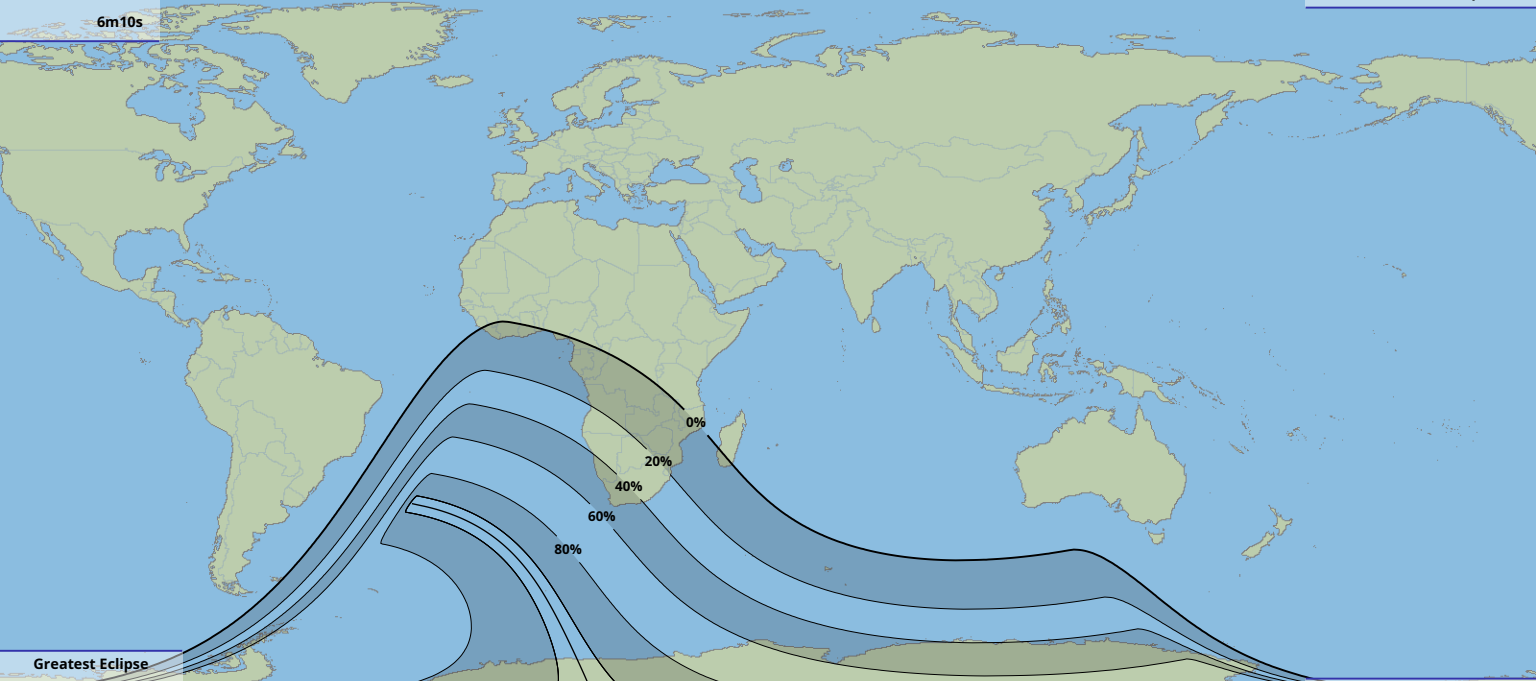

Greatest duration

6m10s

Greatest Eclipse

08:03

18 Oct 2191 UTC