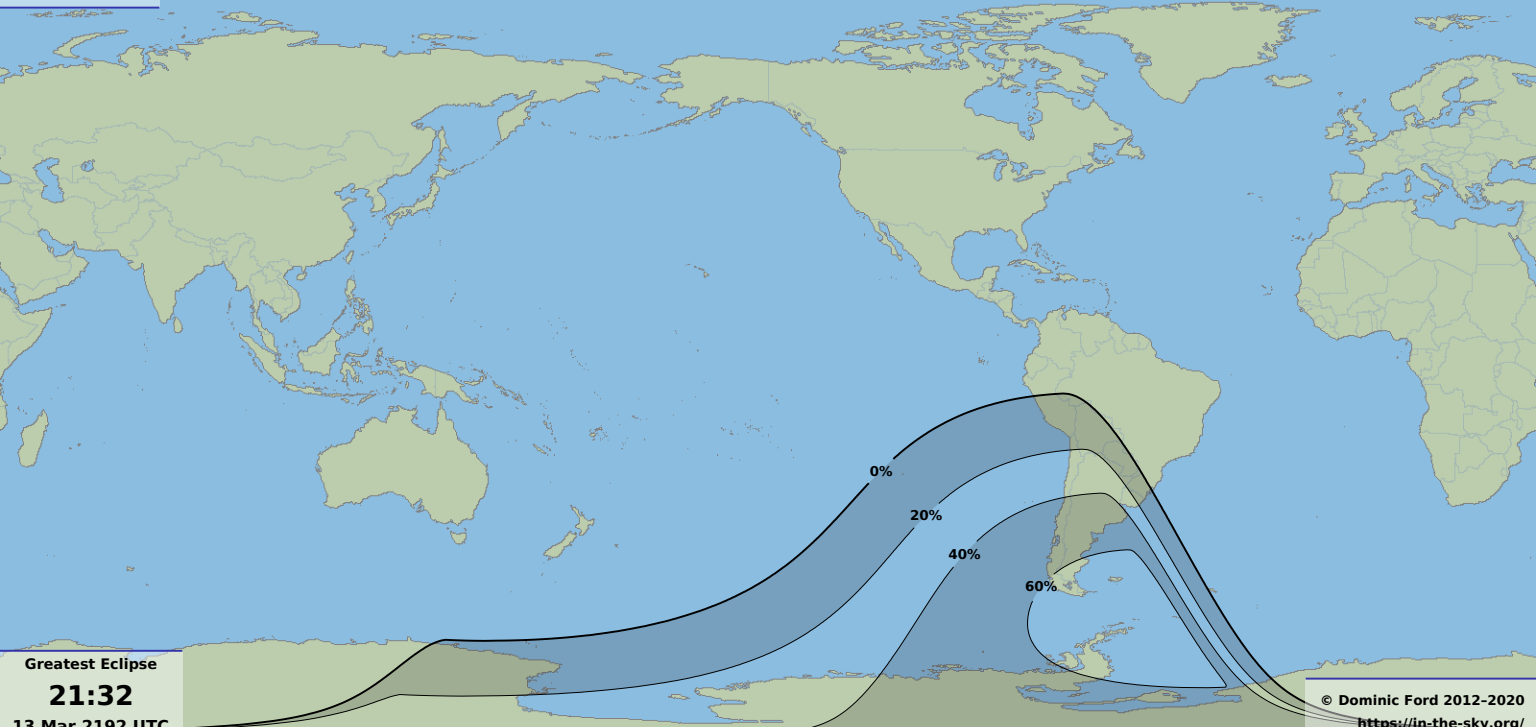

Partial eclipse

Greatest Eclipse
21:32
13 Mar 2192 UTC