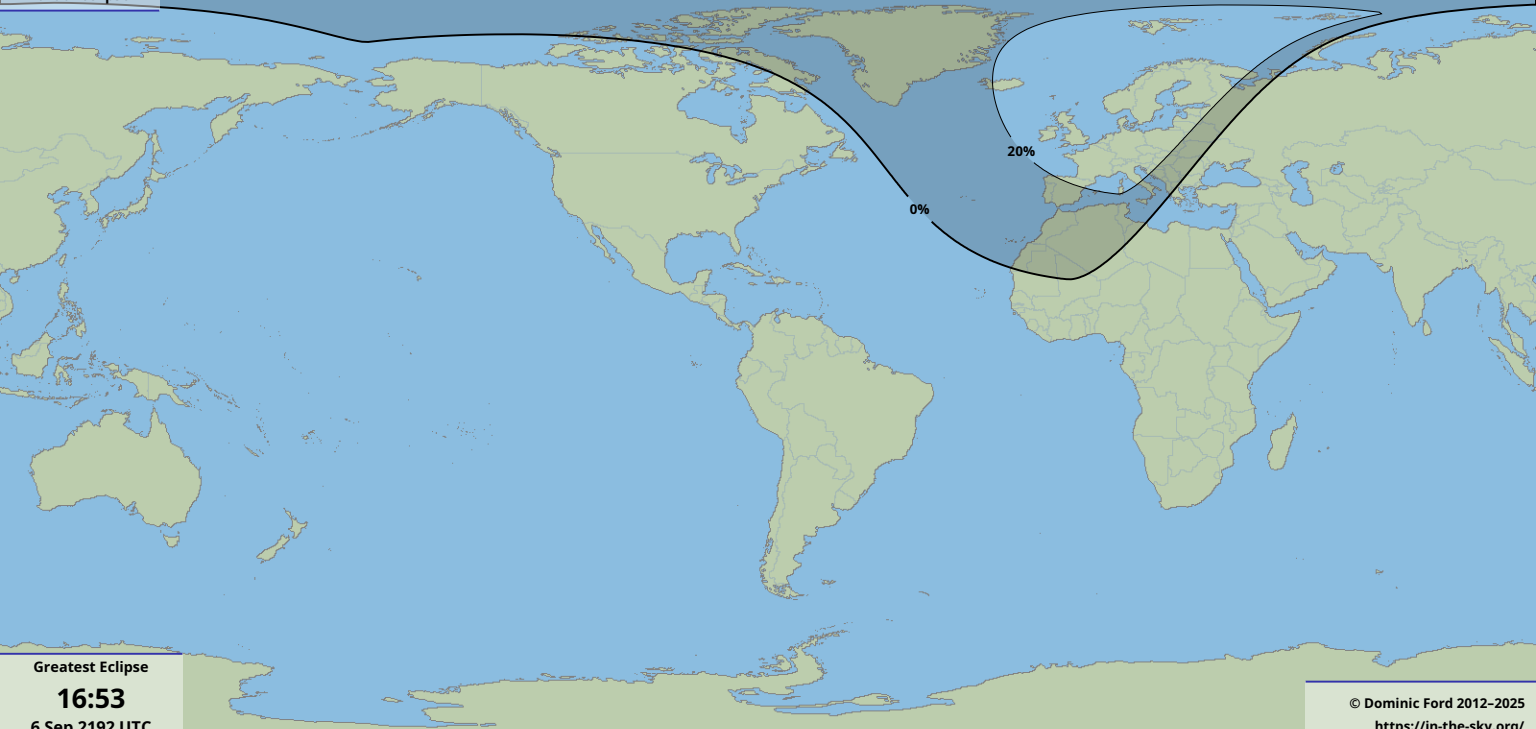

Partial eclipse

Greatest Eclipse

16:53

6 Sep 2192 UTC

© Dominic Ford 2012–2025

<https://in-the-sky.org/>