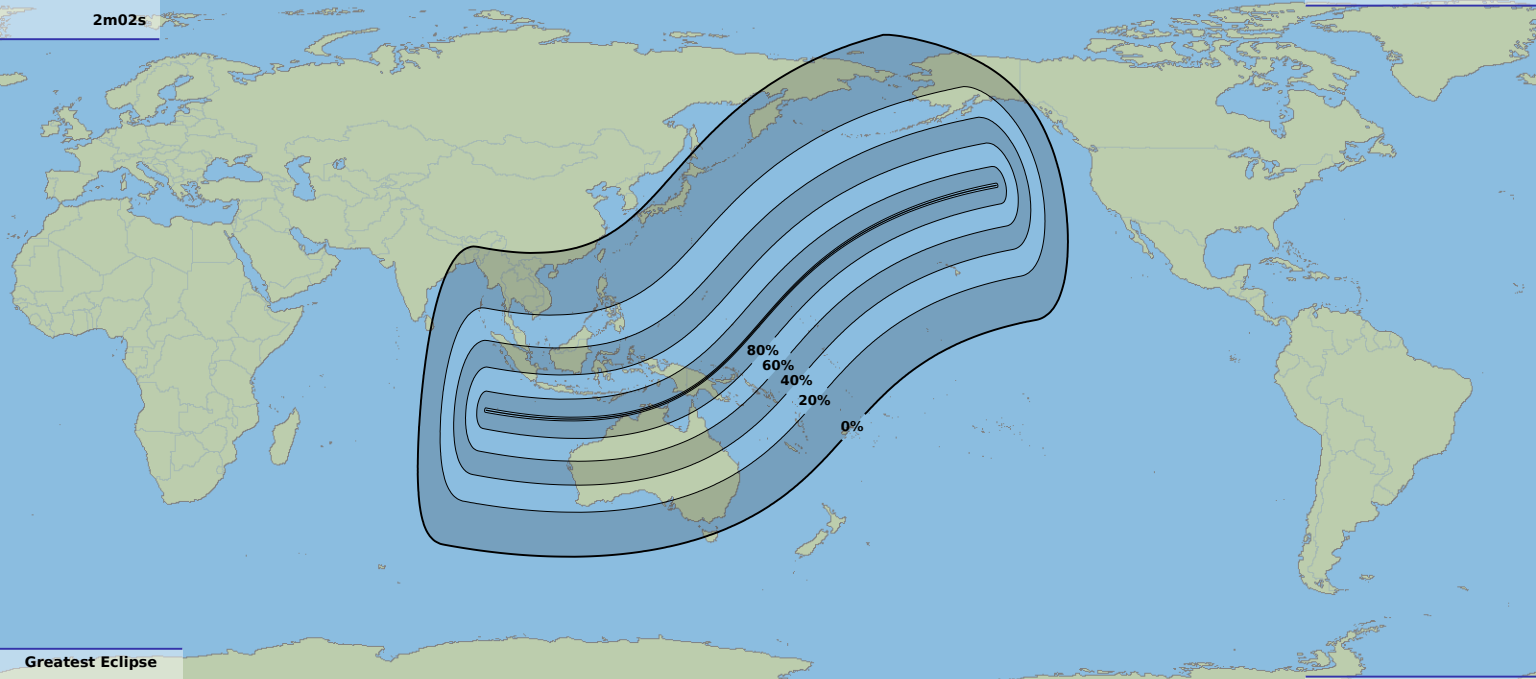

Greatest duration

2m02s

Annular solar eclipse

80%
60%
40%
20%
0%

Greatest Eclipse

01:32

21 Feb 2194 UTC

© Dominic Ford 2012-2020