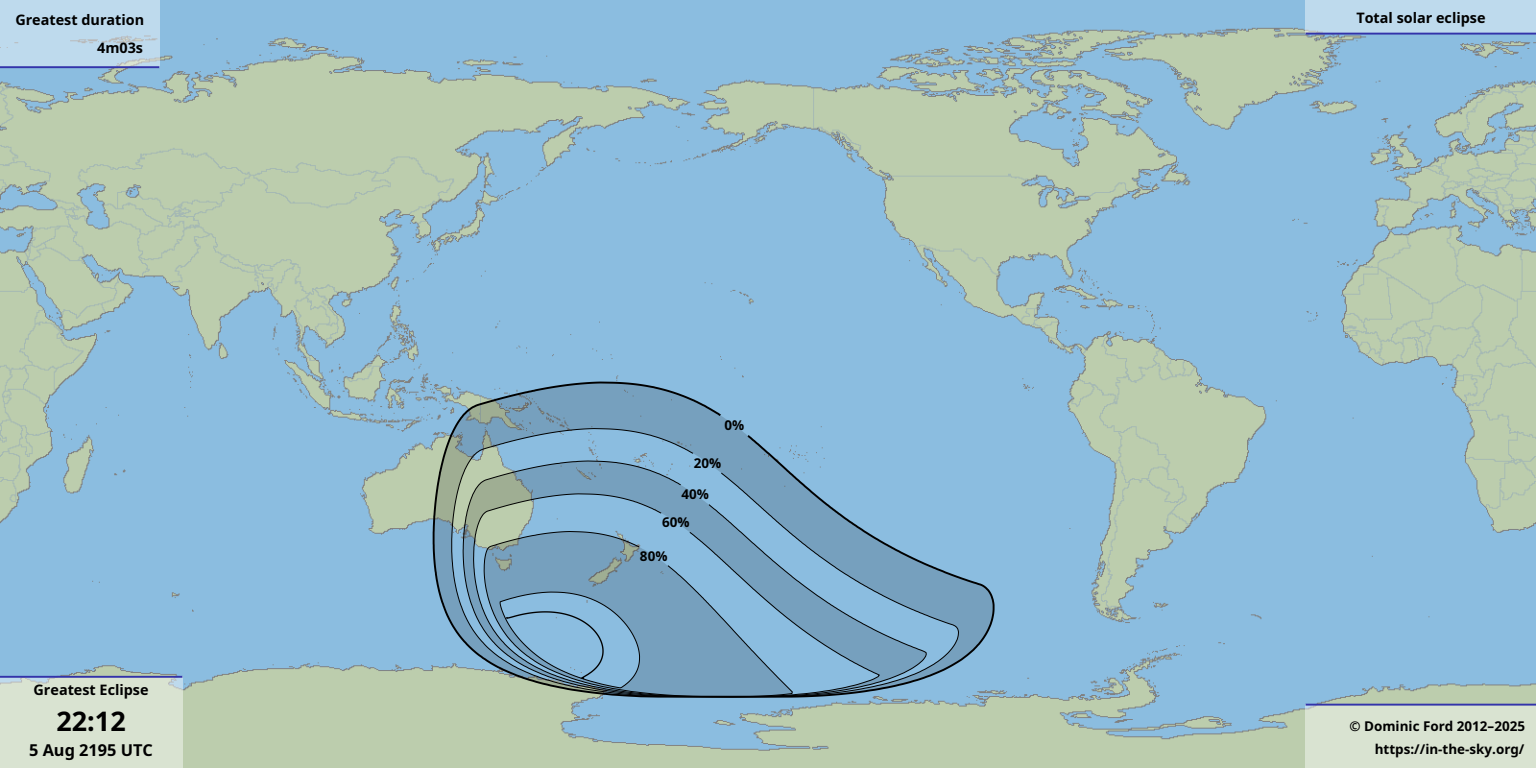

Greatest duration

4m03s

Greatest Eclipse

22:12

5 Aug 2195 UTC