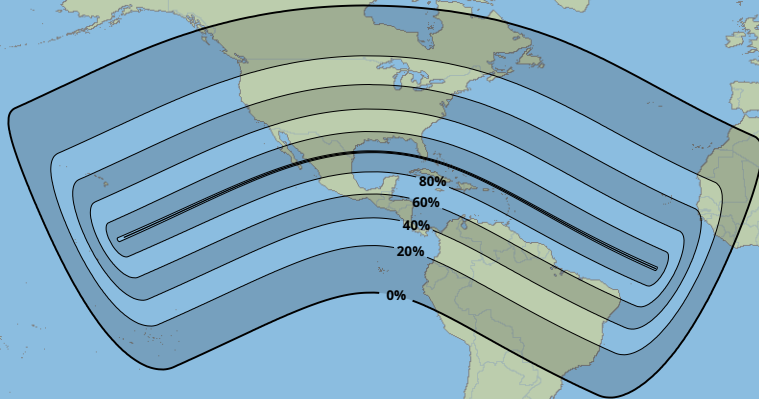

Greatest duration

1m50s

Greatest Eclipse

17:42

15 Jun 2197 UTC