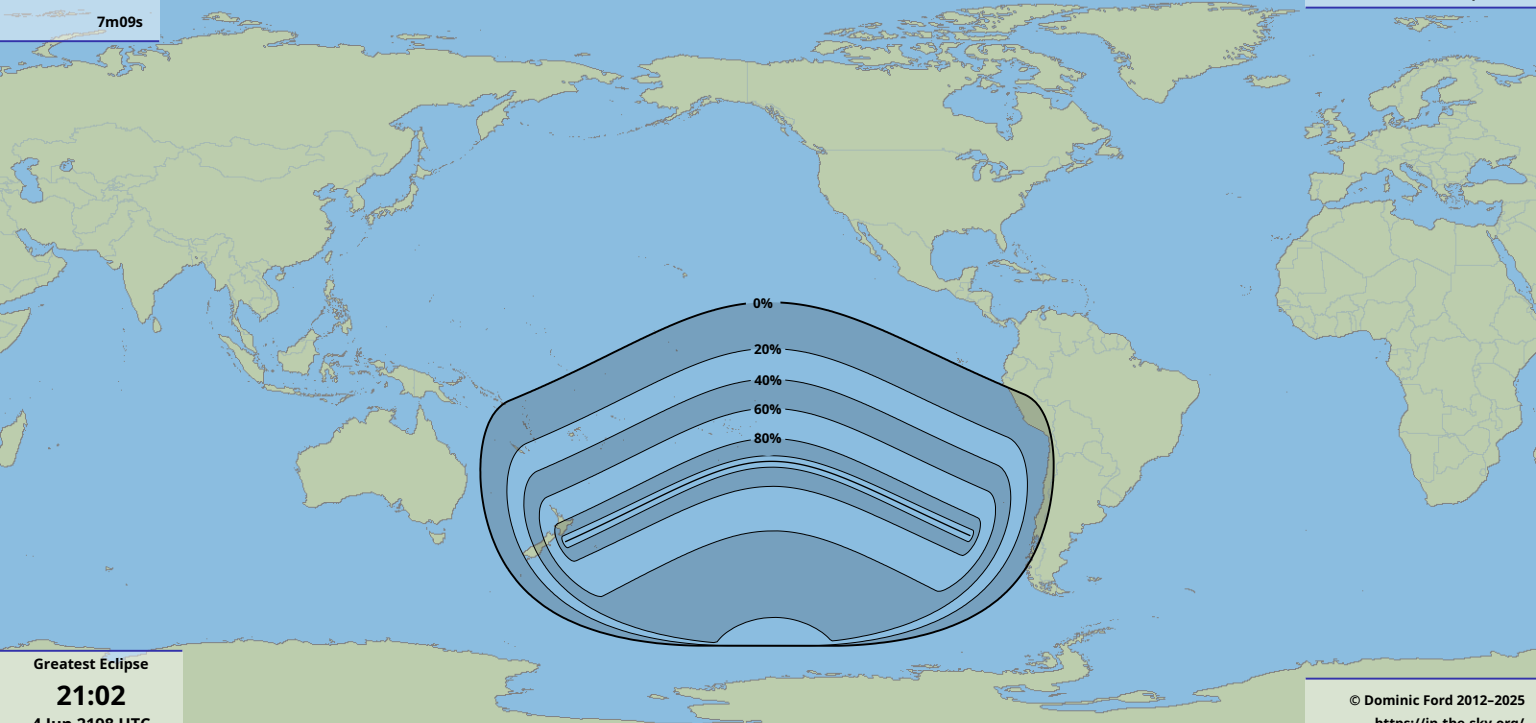

Greatest duration
7m09s

Greatest Eclipse
21:02
4 Jun 2198 UTC