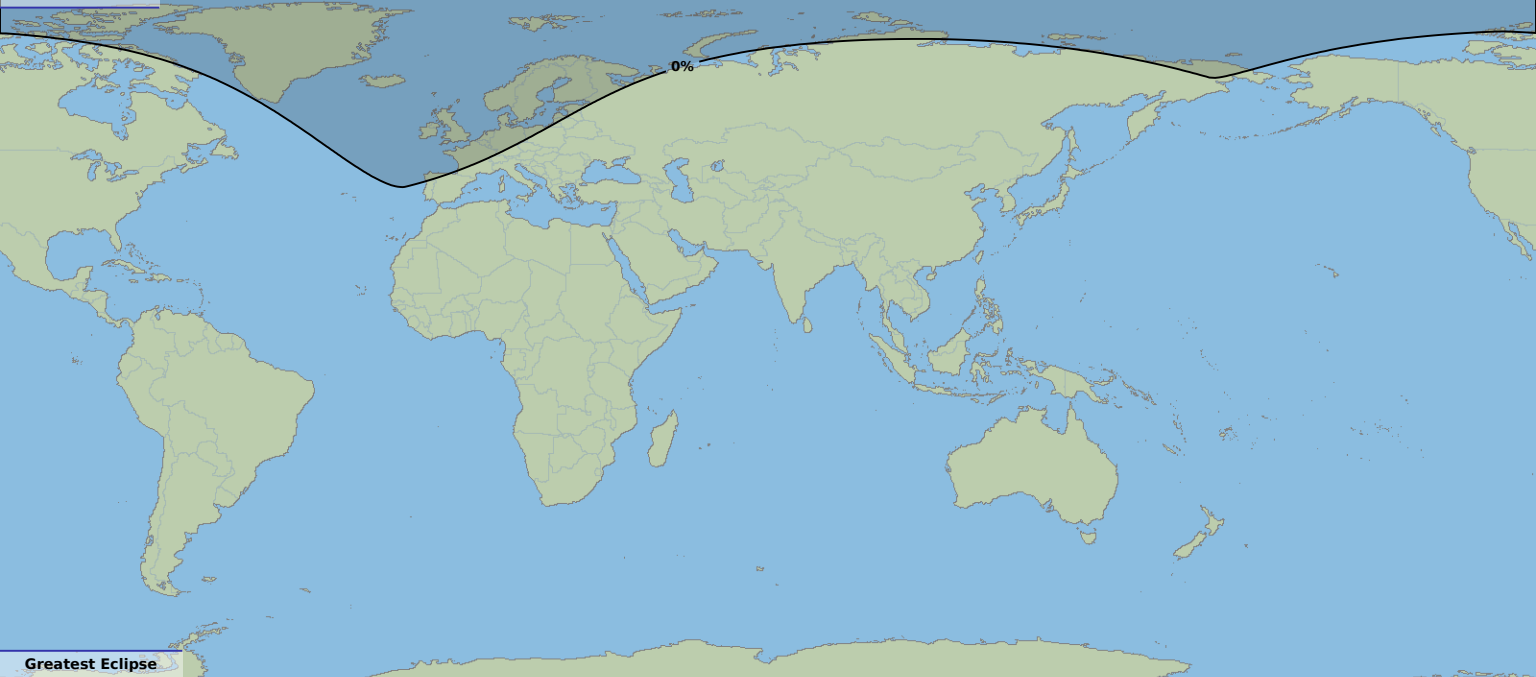

Partial eclipse

Greatest Eclipse

**07:12**

25 Apr 2199 UTC

© Dominic Ford 2012-2020

<https://in-the-sky.org/>