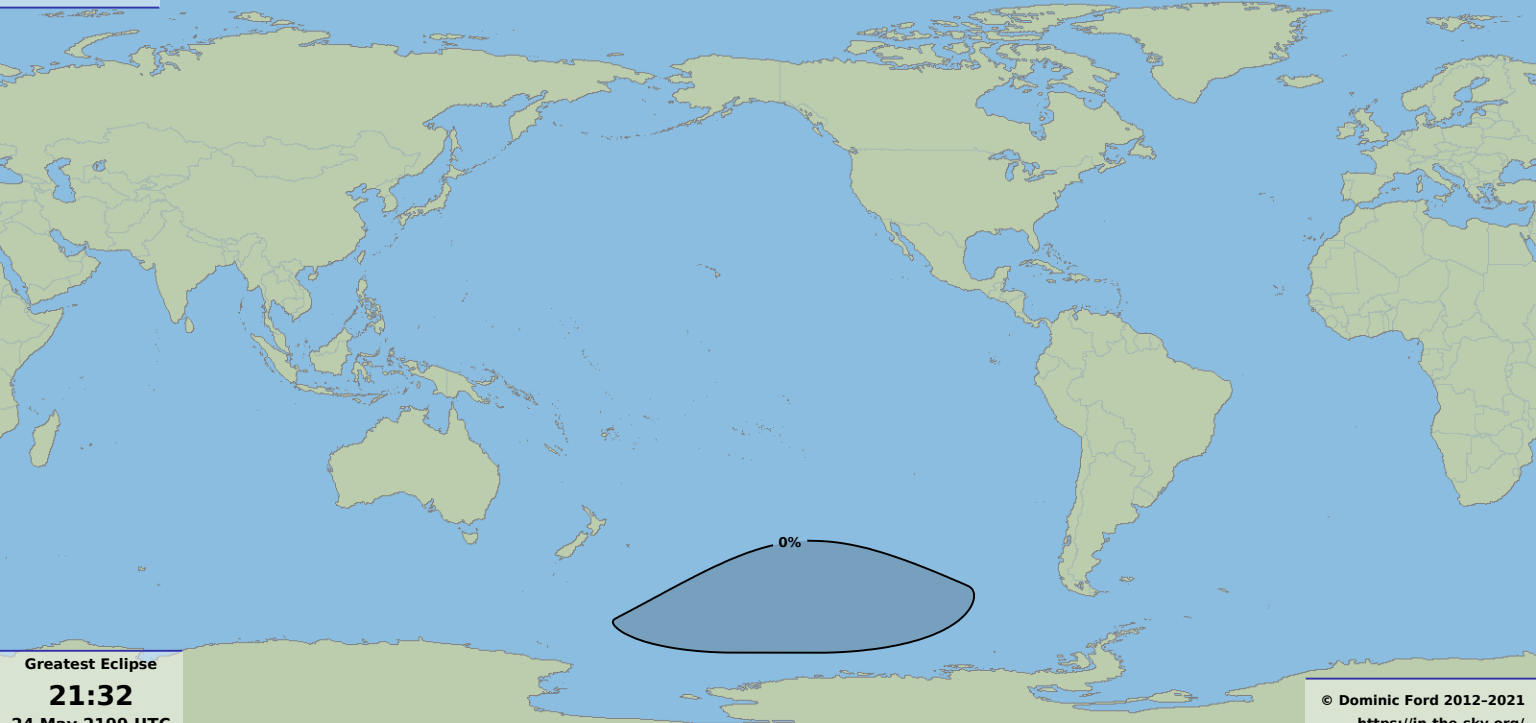

Partial eclipse

Greatest Eclipse

21:32

24 May 2199 UTC