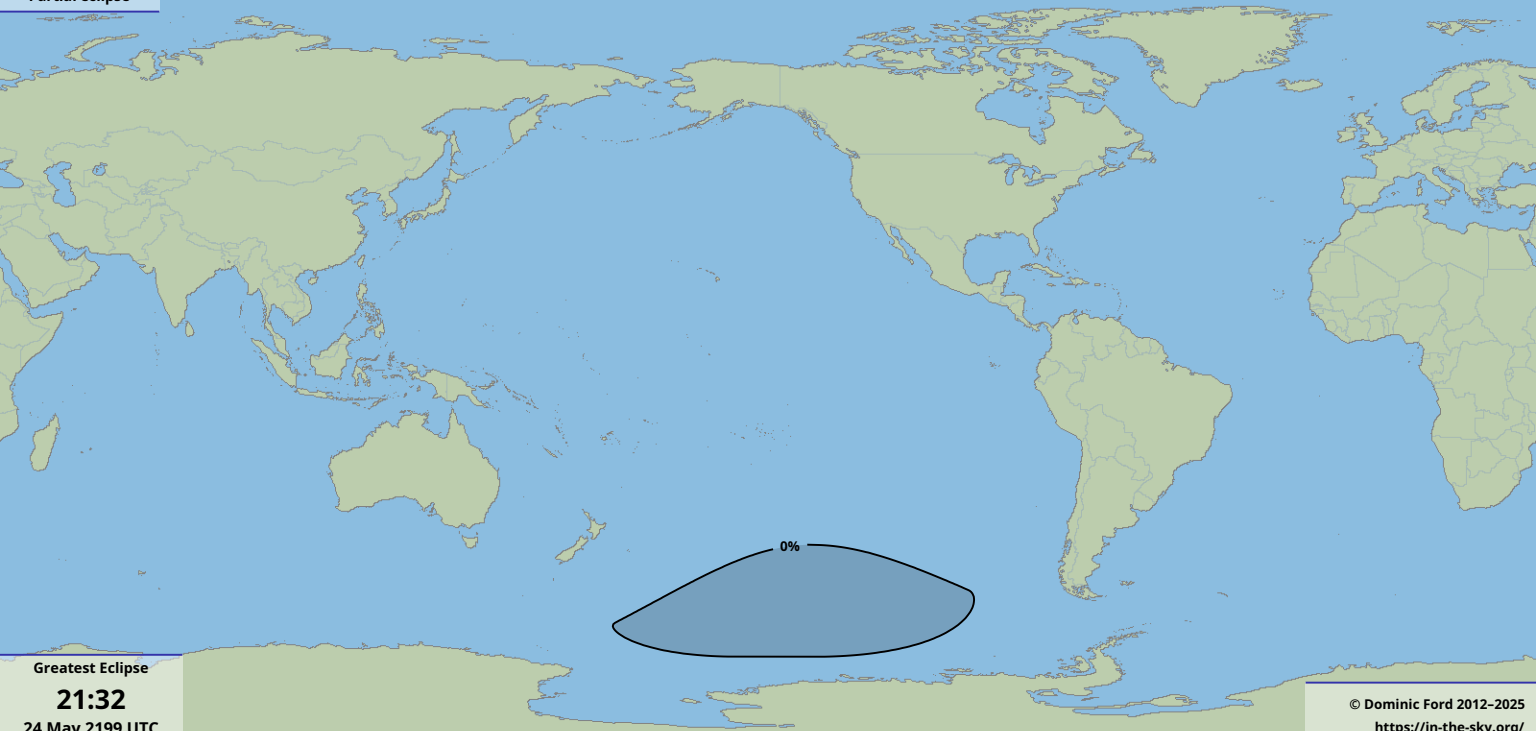

Partial eclipse

Greatest Eclipse

**21:32**

24 May 2199 UTC

© Dominic Ford 2012–2025

<https://in-the-sky.org/>