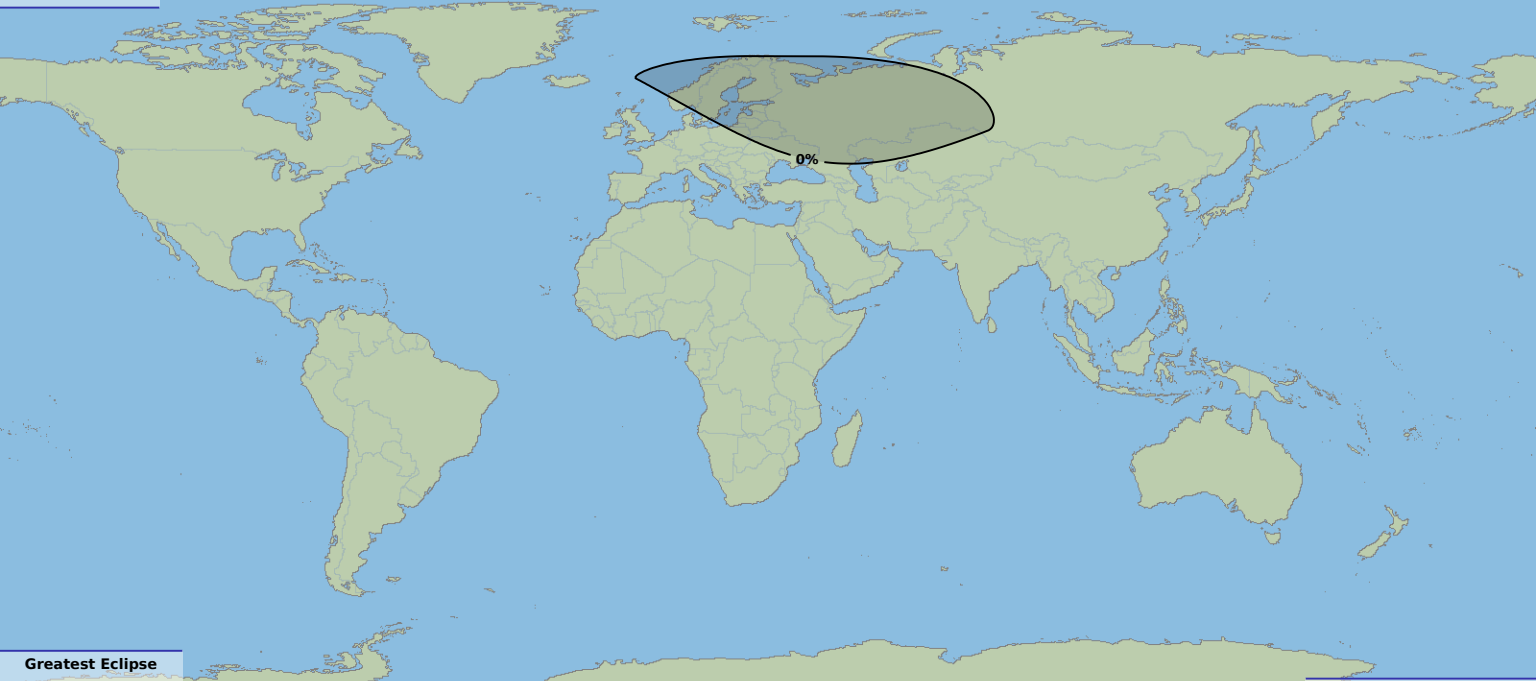

Partial eclipse

Greatest Eclipse

09:52

18 Nov 2199 UTC

© **Dominic Ford 2012-2020**

<https://in-the-sky.org/>