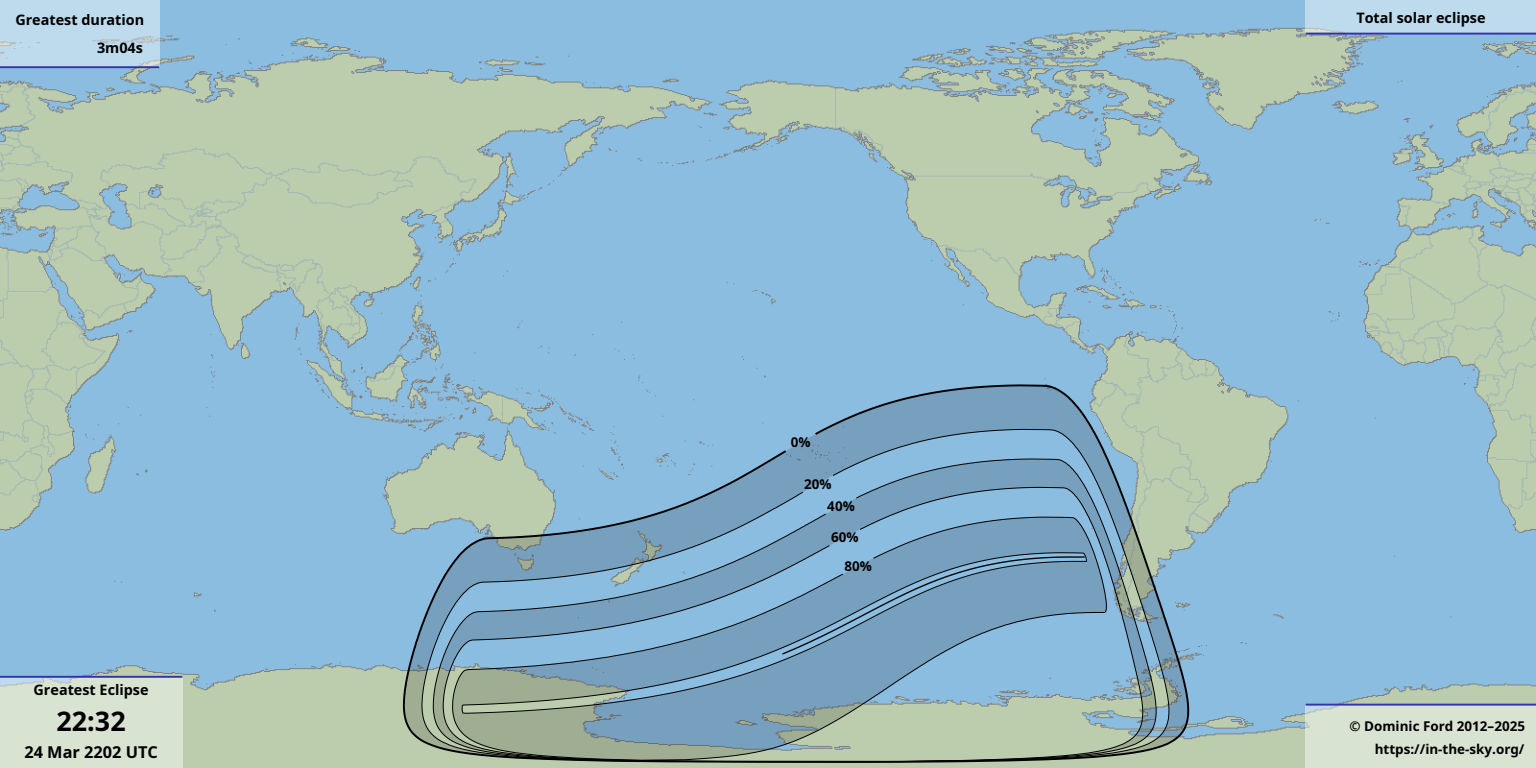

Greatest duration

3m04s

Greatest Eclipse

22:32

24 Mar 2202 UTC