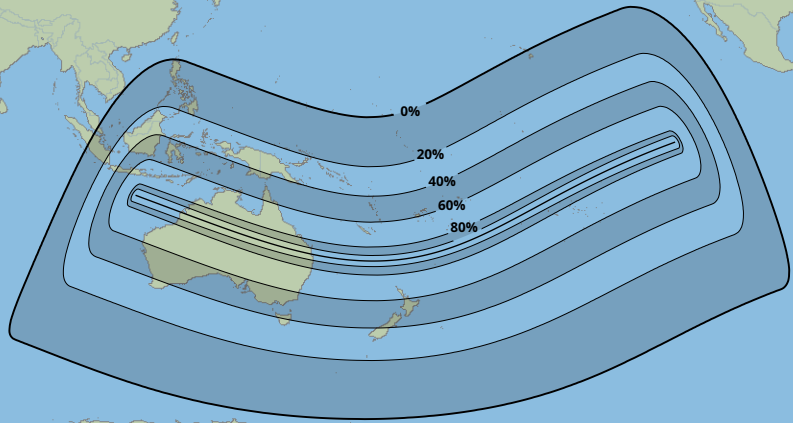

Greatest duration

9m38s

Greatest Eclipse

00:12

21 Jan 2205 UTC