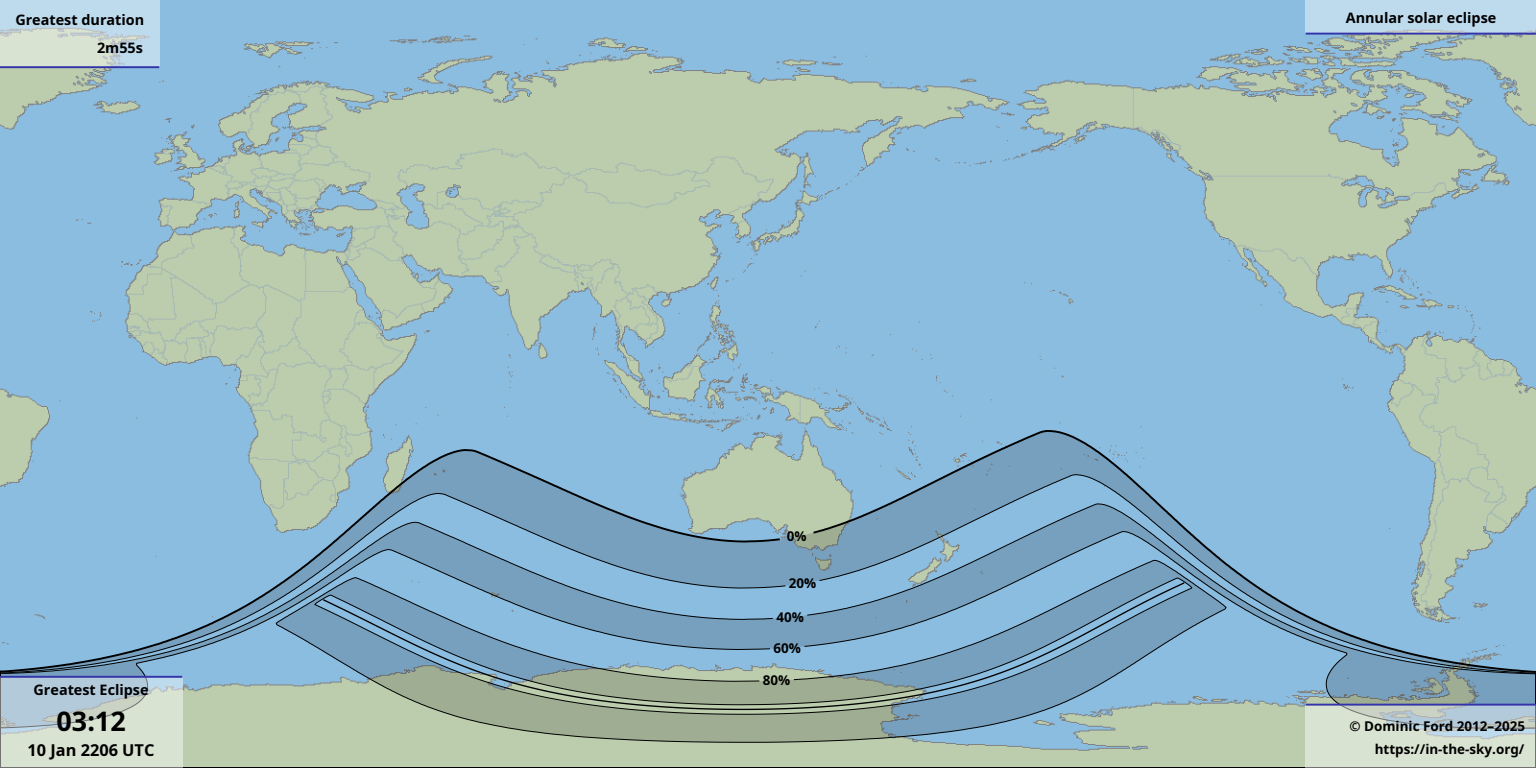

Greatest duration

2m55s

Greatest Eclipse

03:12

10 Jan 2206 UTC

0%
20%
40%
60%
80%