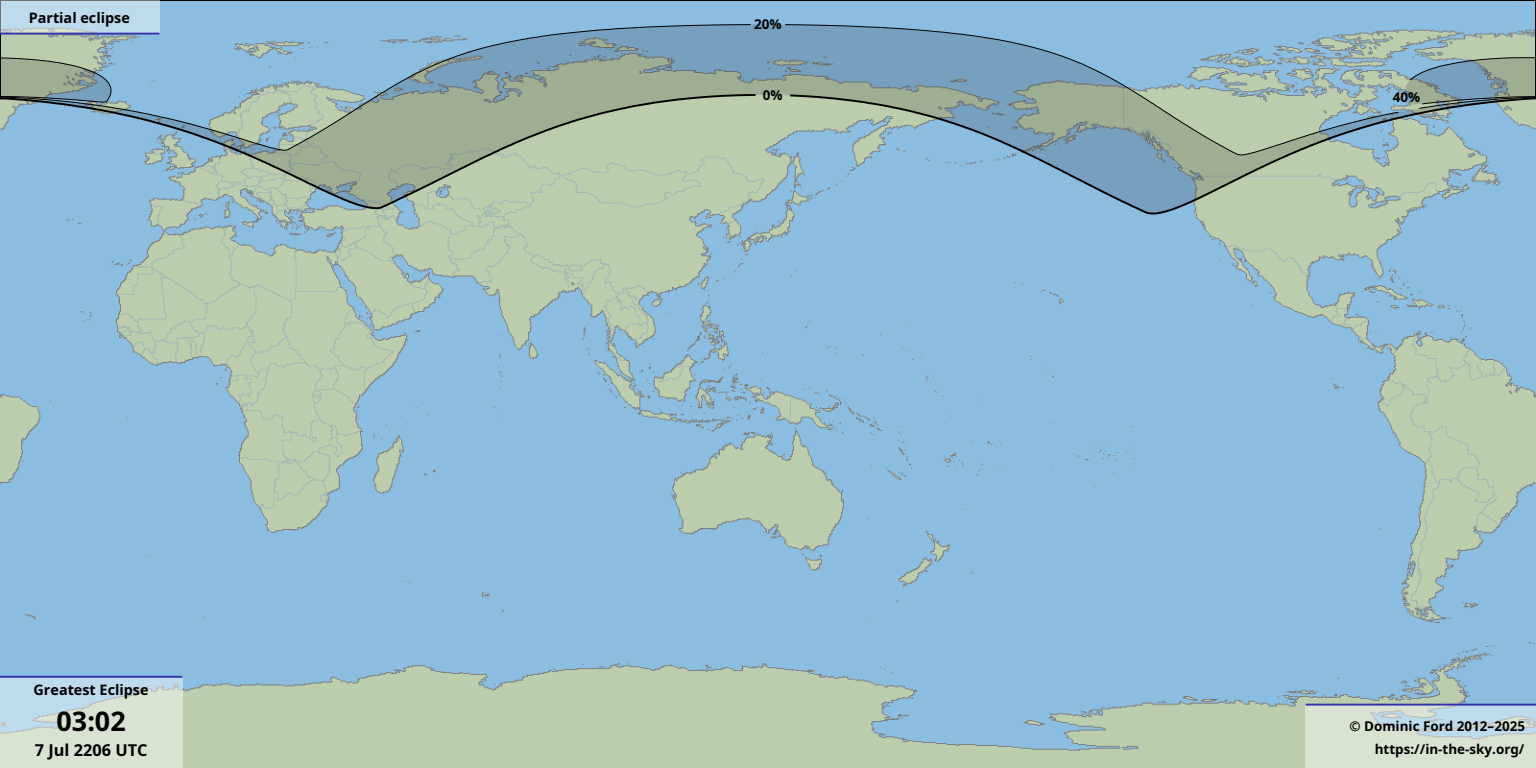

Partial eclipse

Greatest Eclipse

03:02

7 Jul 2206 UTC

© Dominic Ford 2012–2025

<https://in-the-sky.org/>