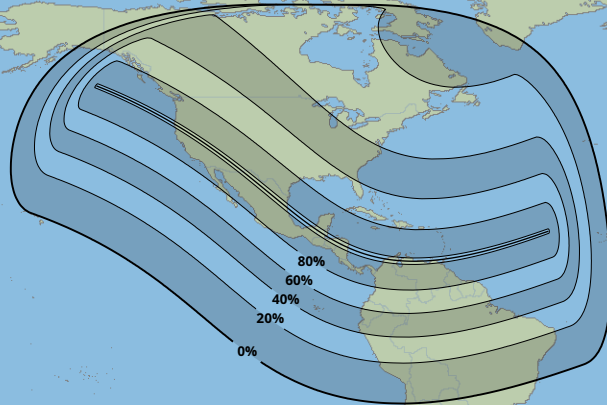

Greatest duration

3m58s

Greatest Eclipse

18:22

20 Nov 2207 UTC