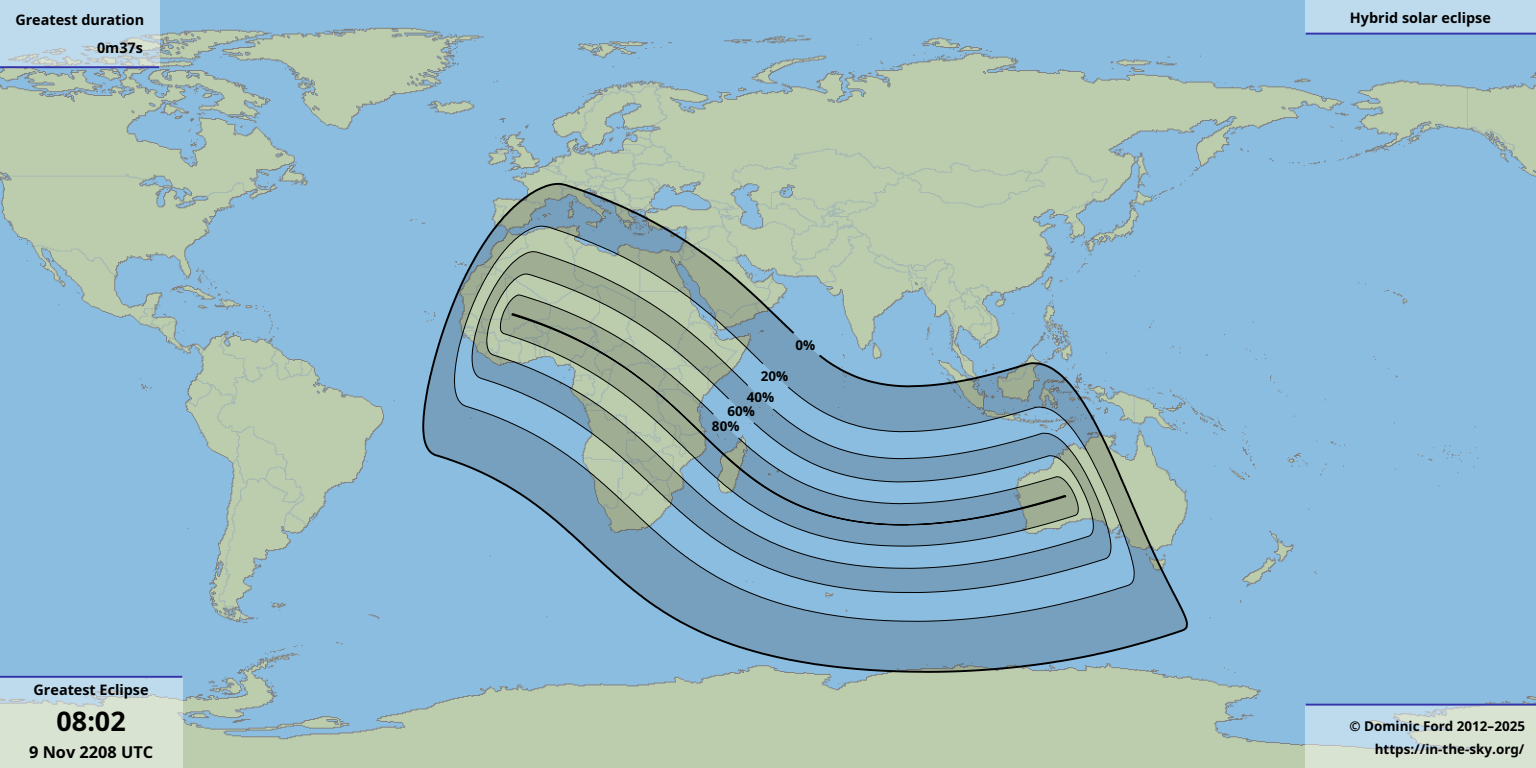

Greatest duration

0m37s

Greatest Eclipse

08:02

9 Nov 2208 UTC