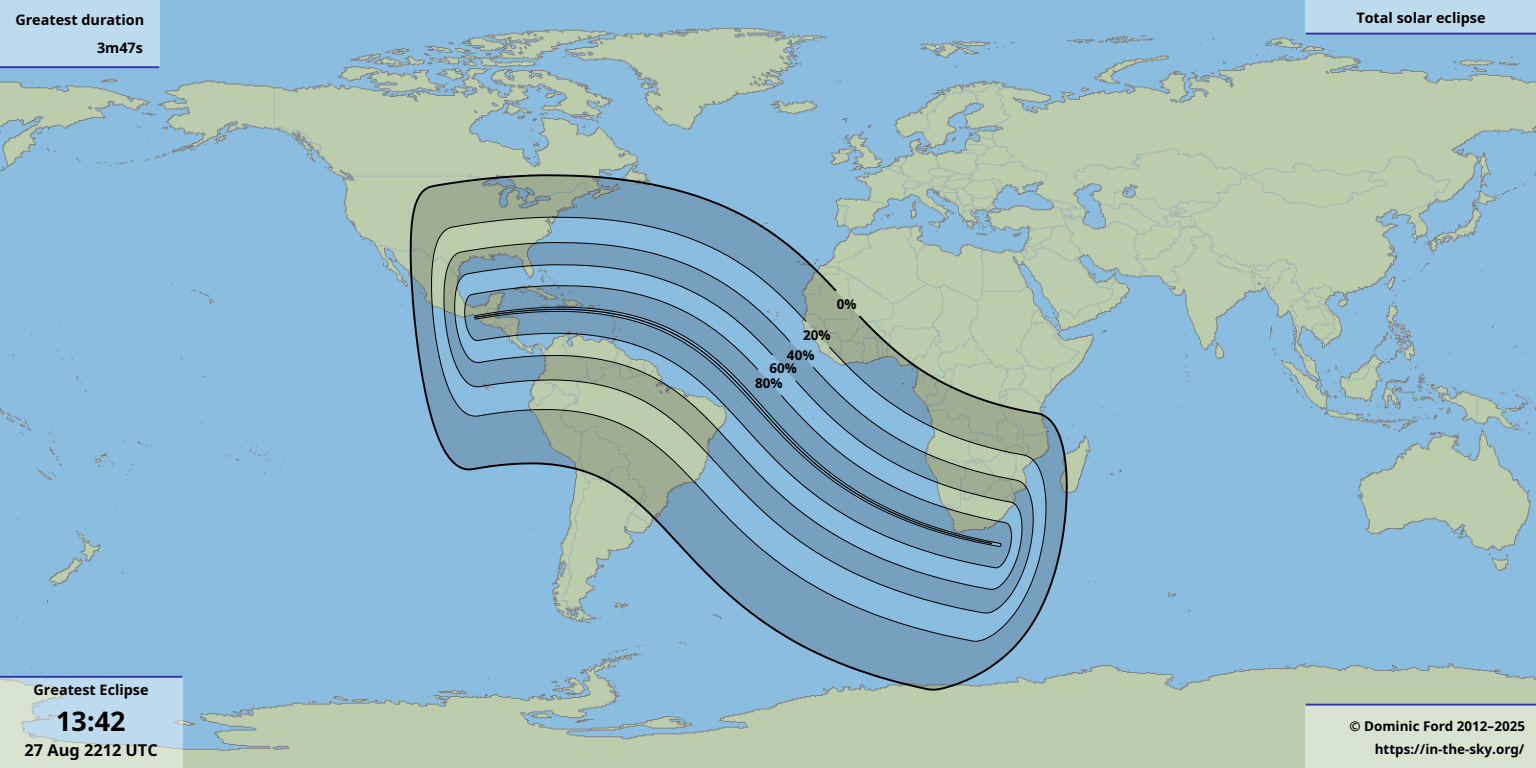

Greatest duration

3m47s

Greatest Eclipse

13:42

27 Aug 2212 UTC