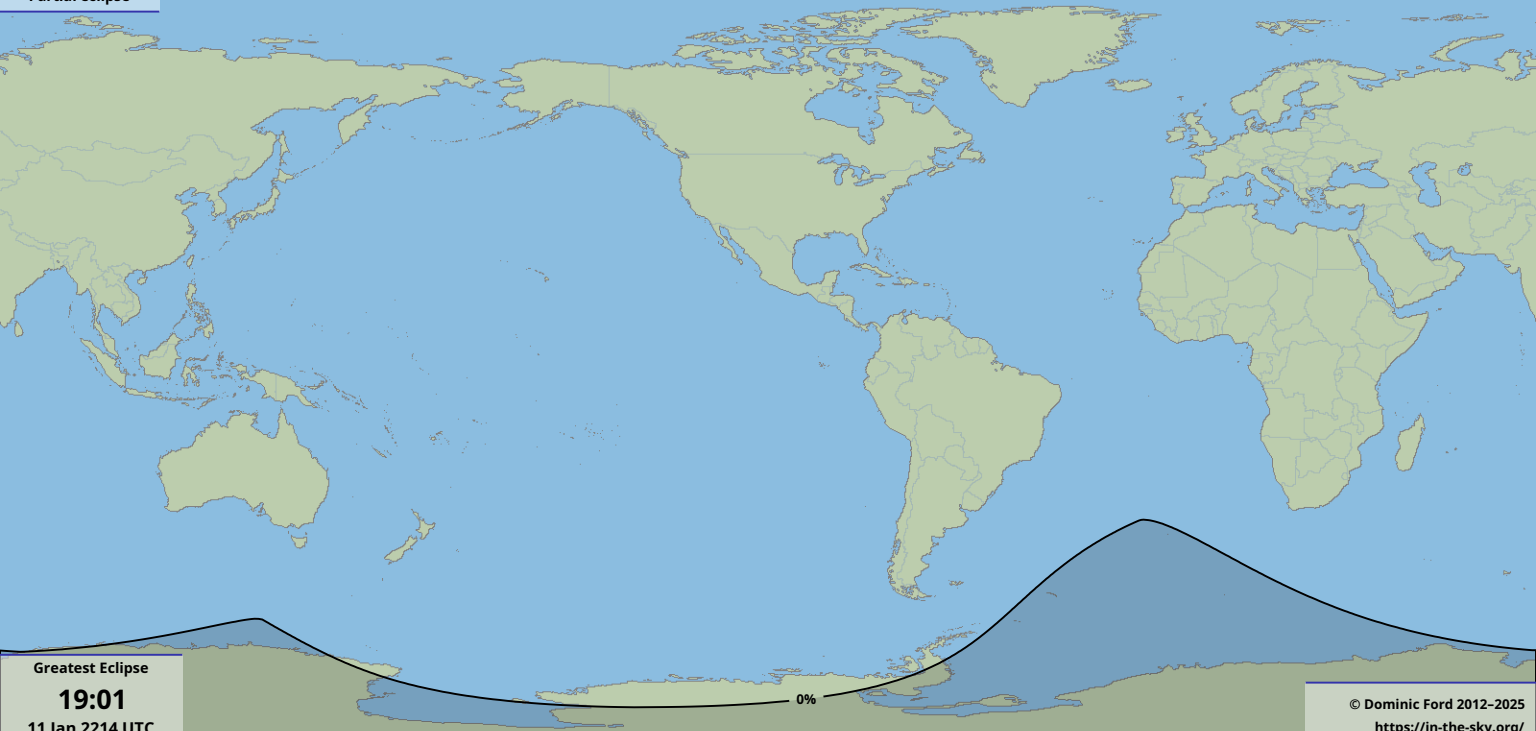

Partial eclipse

Greatest Eclipse

**19:01**

11 Jan 2214 UTC

0%

© Dominic Ford 2012–2025

<https://in-the-sky.org/>