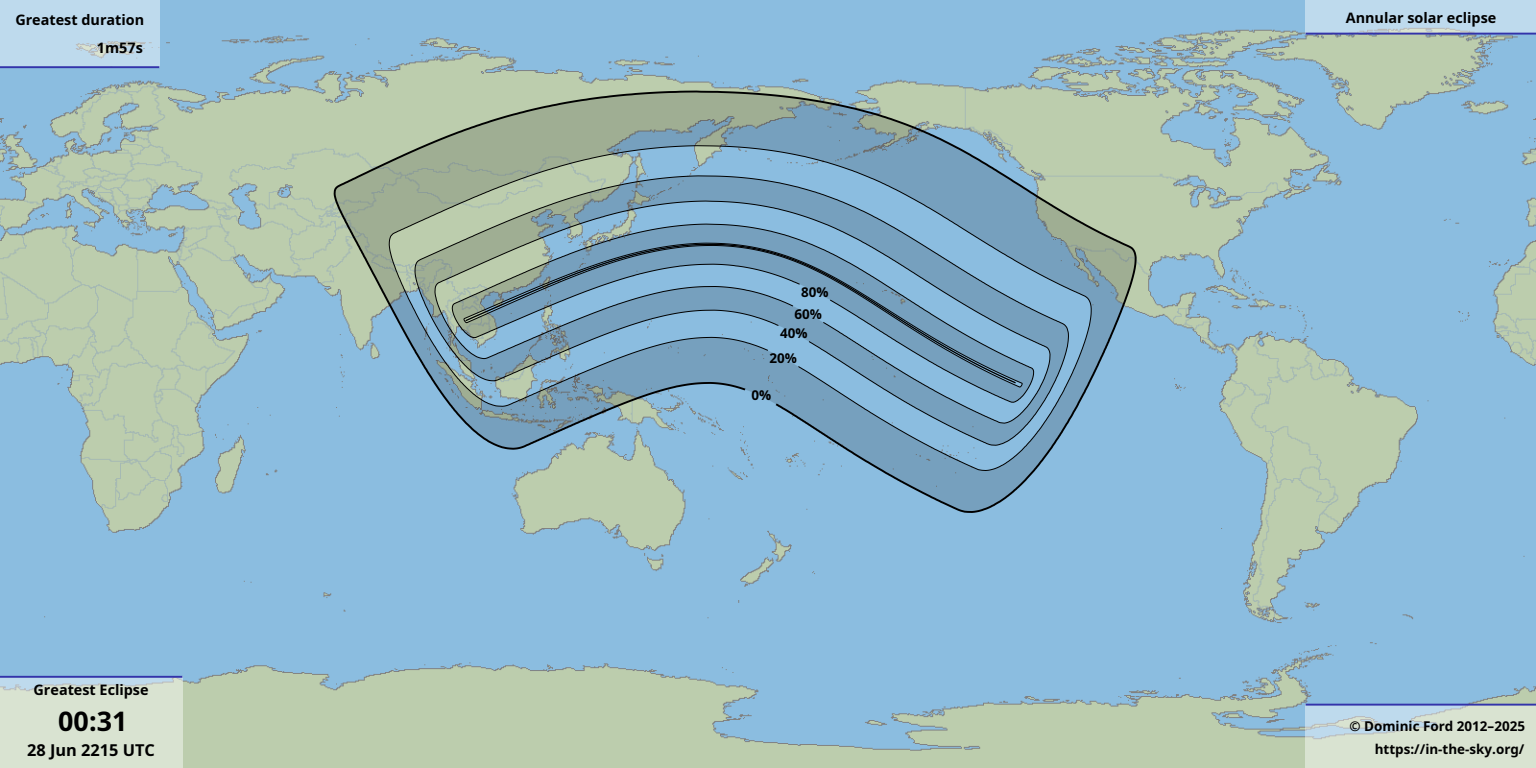

Greatest duration

1m57s

Greatest Eclipse

00:31

28 Jun 2215 UTC