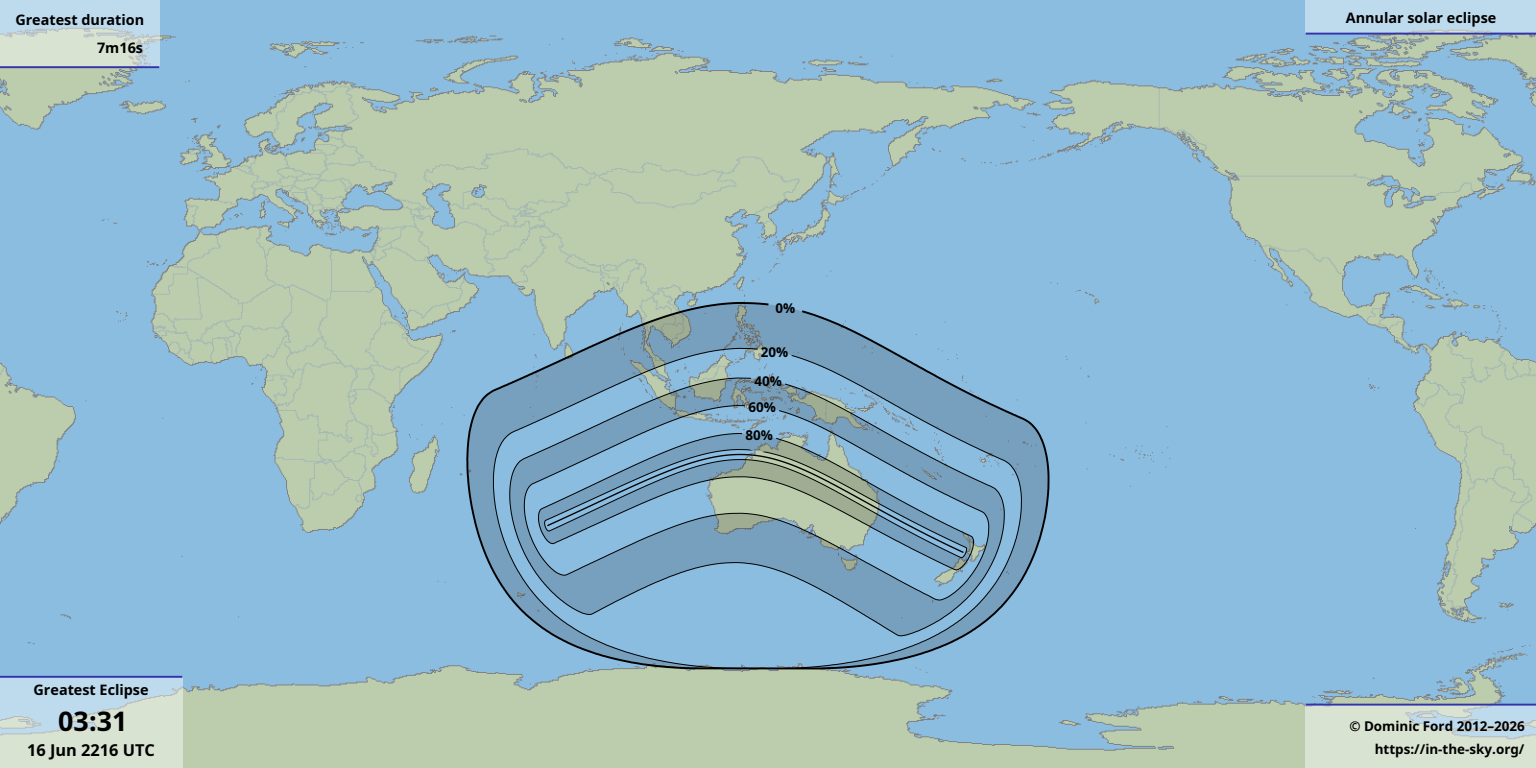

Greatest duration

7m16s

Greatest Eclipse

03:31

16 Jun 2216 UTC