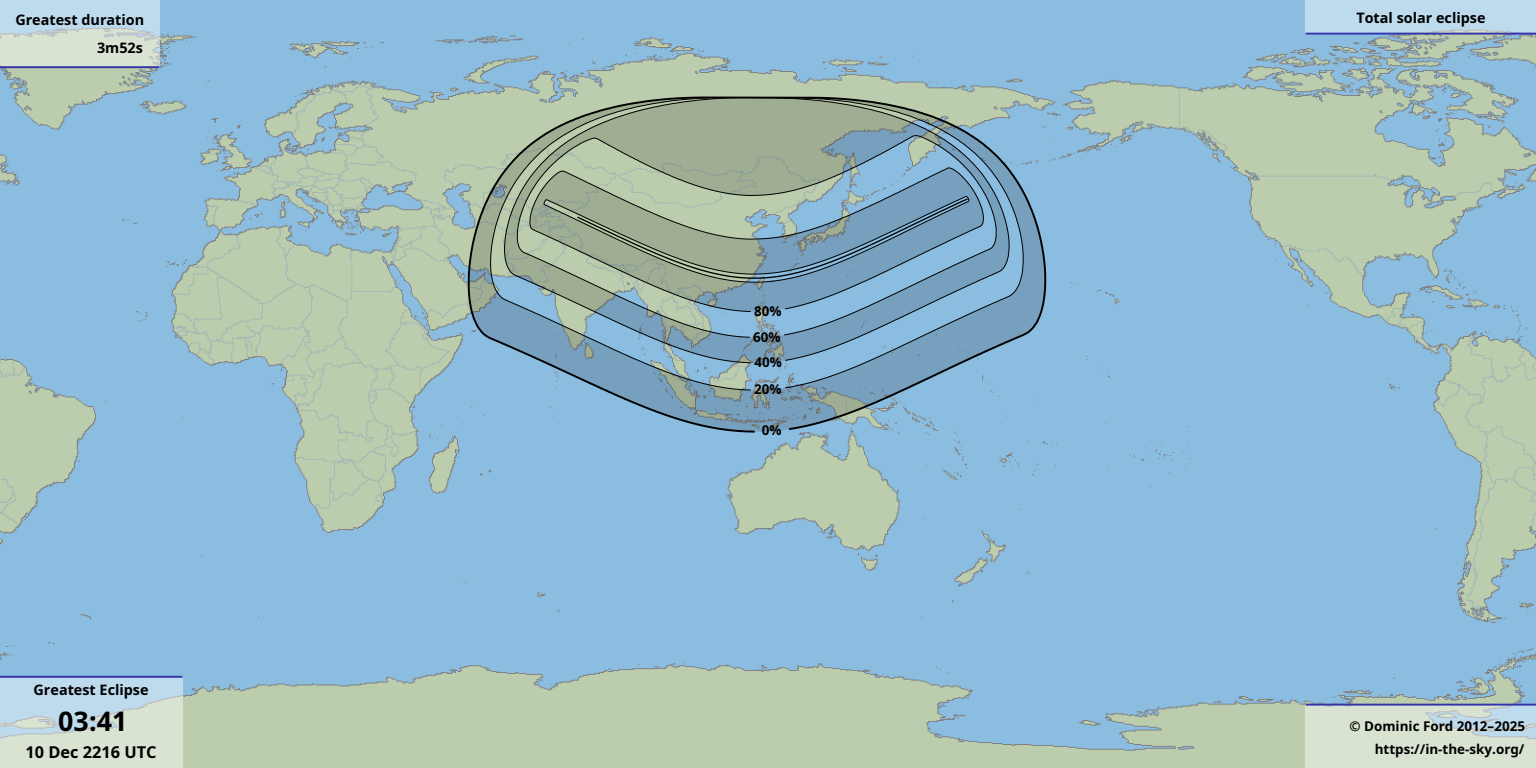

Greatest duration

3m52s

Greatest Eclipse

03:41

10 Dec 2216 UTC