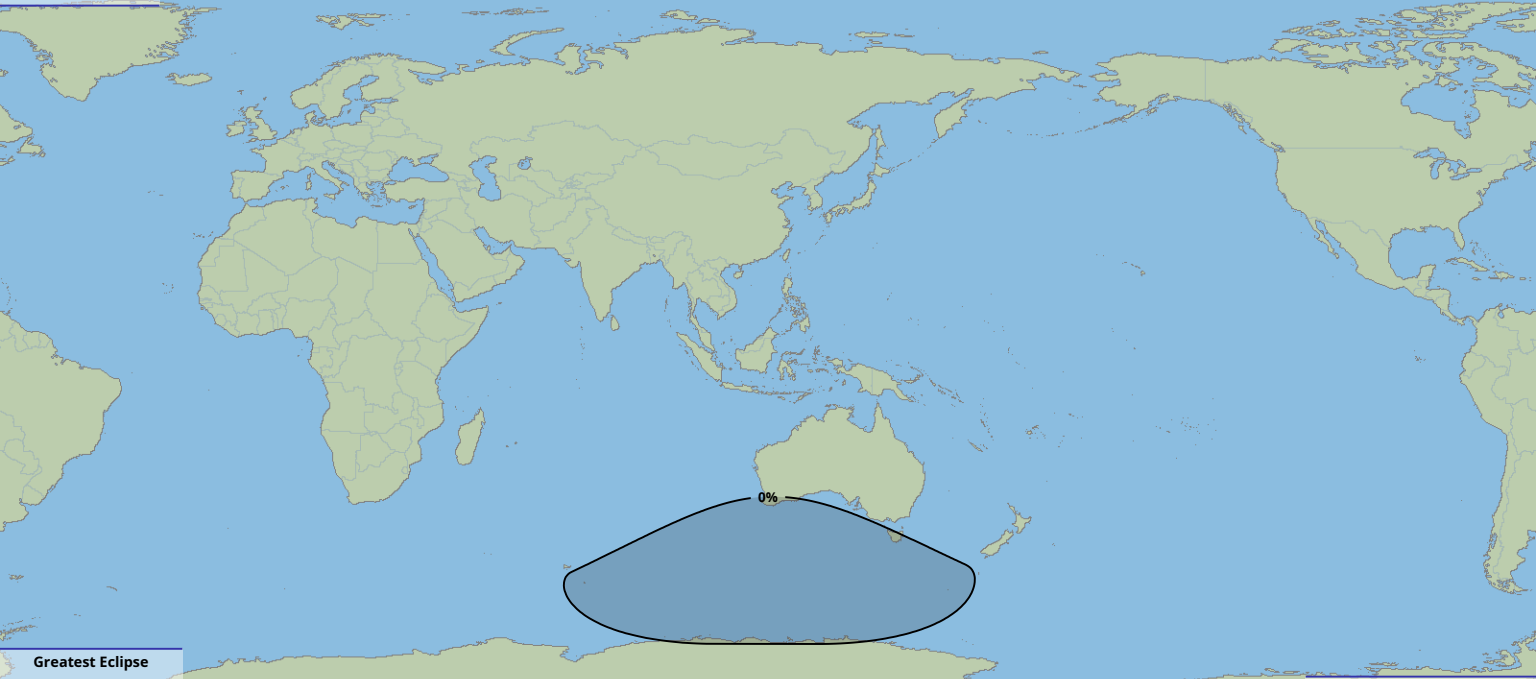

Partial eclipse

Greatest Eclipse

04:11

5 Jun 2217 UTC

© Dominic Ford 2012–2025

<https://in-the-sky.org/>