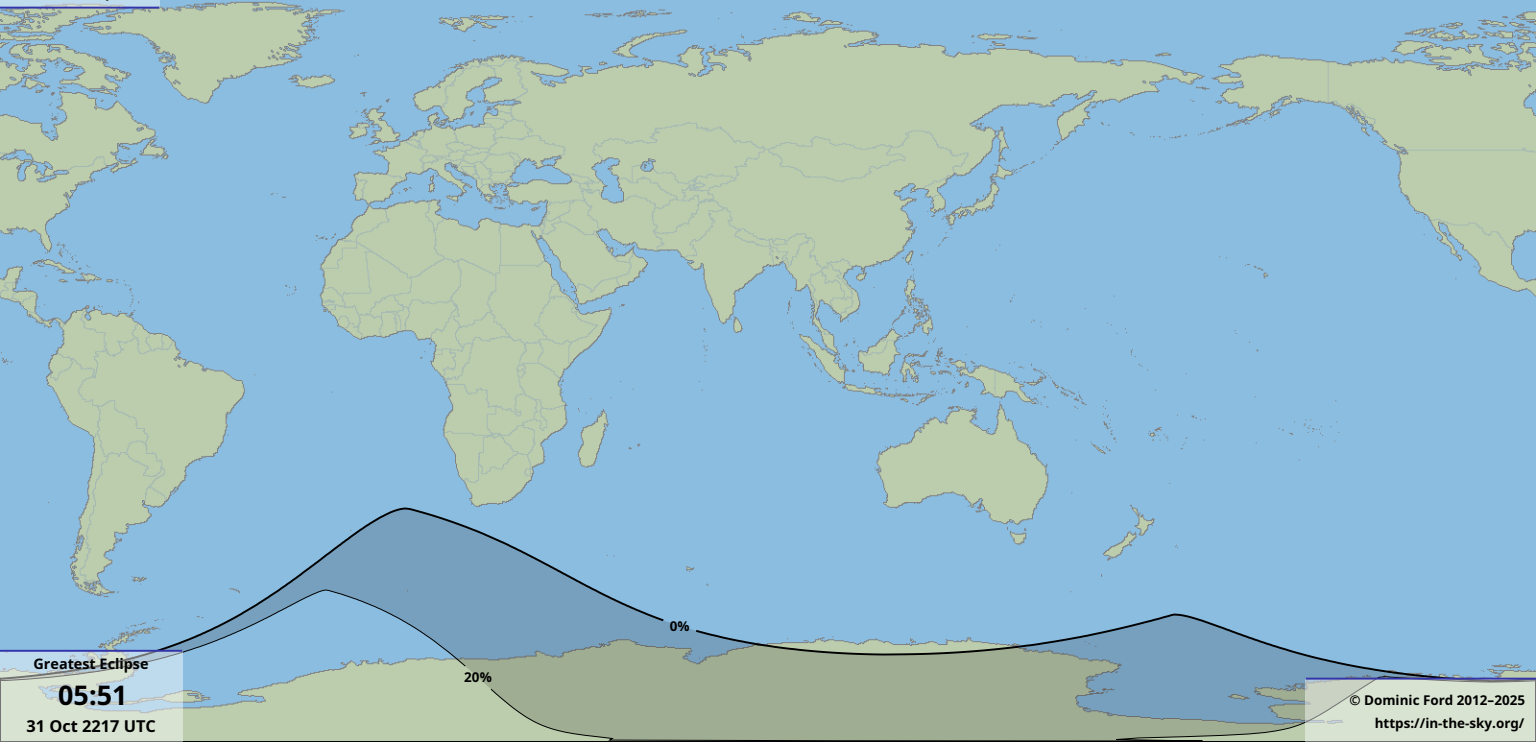

Partial eclipse

Greatest Eclipse

**05:51**

31 Oct 2217 UTC

0%

20%

© Dominic Ford 2012–2025

<https://in-the-sky.org/>