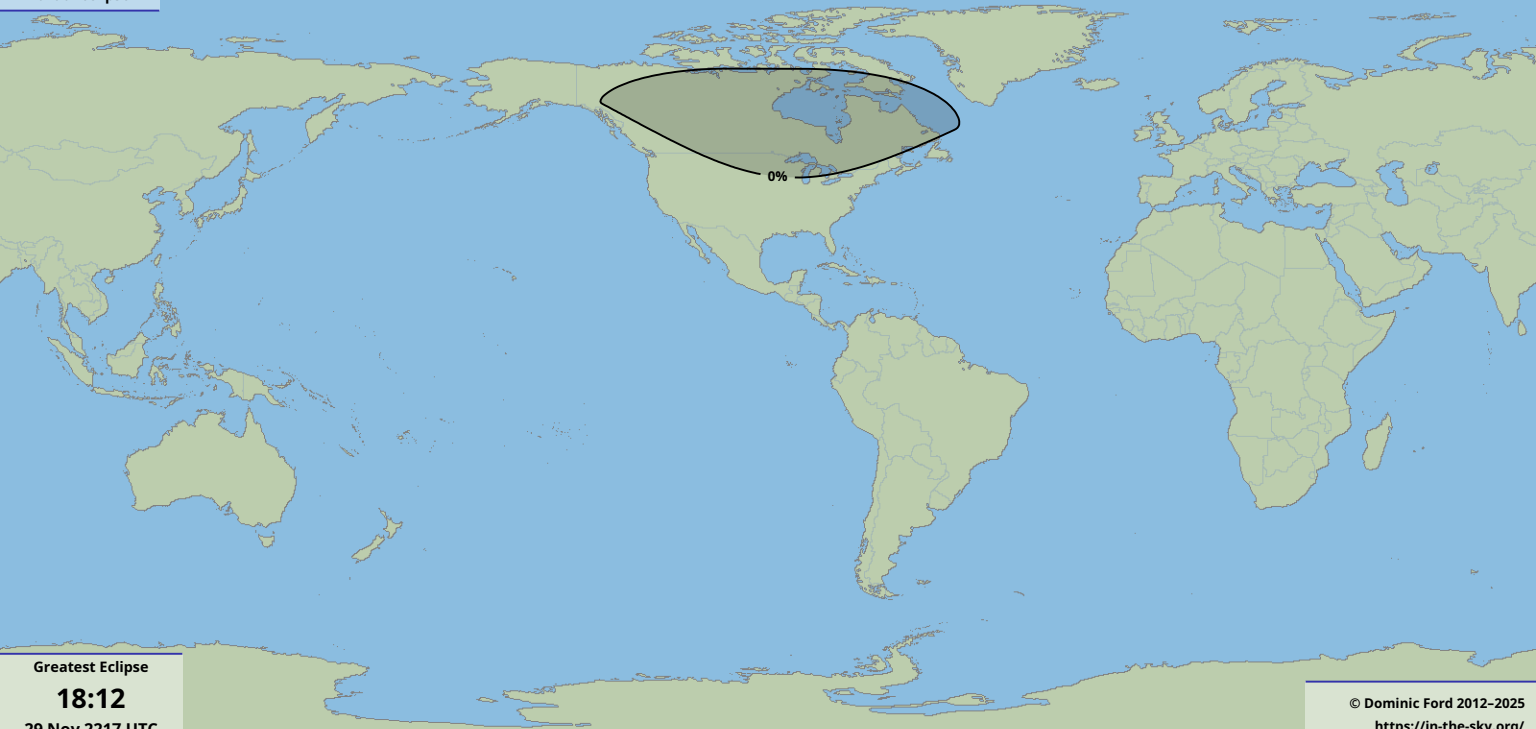

Partial eclipse

Greatest Eclipse

18:12

29 Nov 2217 UTC

© Dominic Ford 2012–2025

<https://in-the-sky.org/>