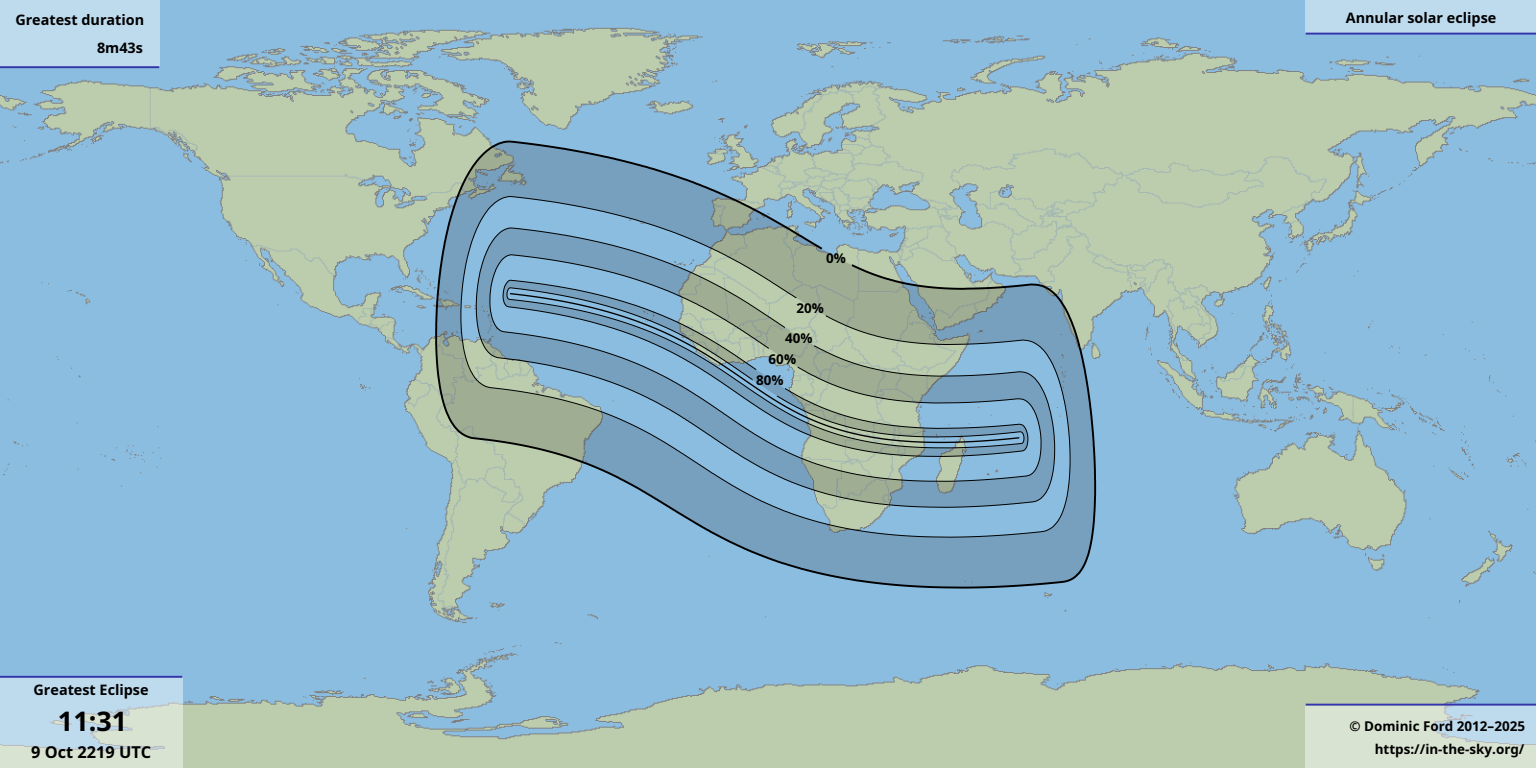

Greatest duration  
8m43s

Greatest Eclipse  
**11:31**  
9 Oct 2219 UTC